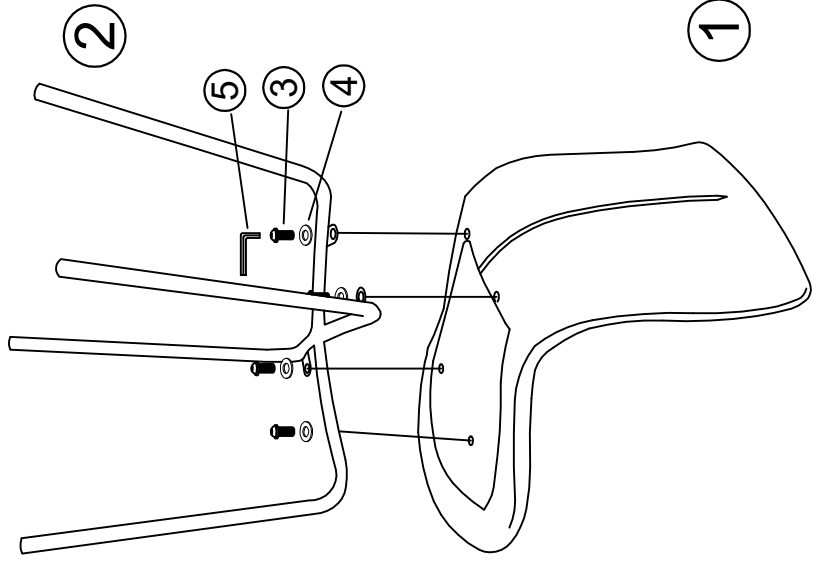

		Instaling		Accessories			Tool	
ITEM:	 SEAT 1	 FRAME 1	③	④	⑤			
			SCREW	GASKET	ALLENKEY			
			 M6*16 4	 φ 16*2*φ7 4	 Size φ5 1			
Pcs			4	4	1			

Step:1

Step:2