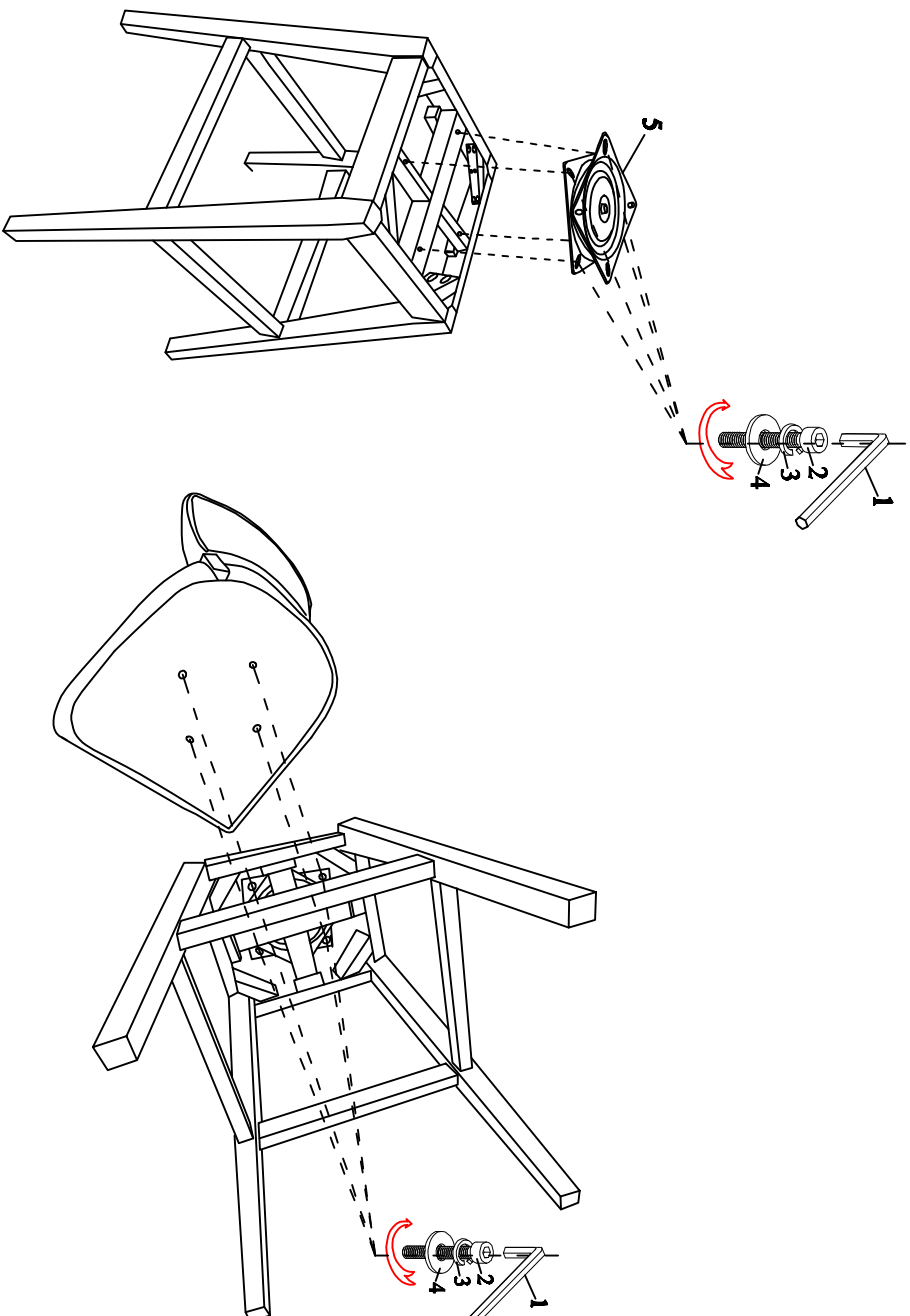

ASSEMBLY INSTRUCTIONS

LCGIB

Hardware

1		Turnplate 6.75 inch	1pc
2		Bolt 6*25mm	8pcs
3		Spring Washer	8pcs
4		Flat Washer	8pcs
5		Turnplate 6.75 inch	1pc