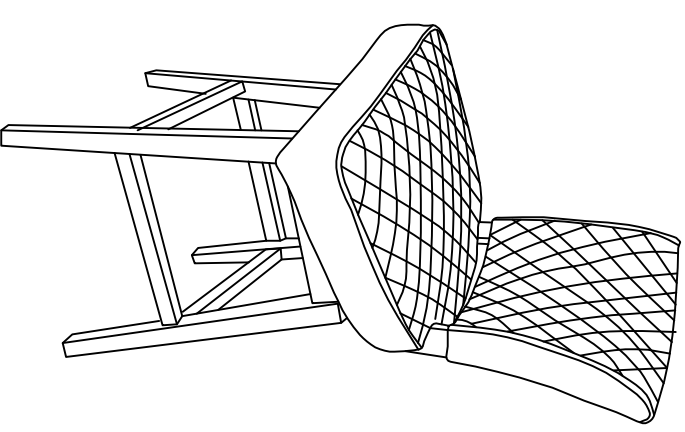

ASSEMBLY INSTRUCTIONS

LCGIB

Hardware

1		Turnplate 6.75 inch	1pc
2		Bolt 6*25mm	8pcs
3		Spring Washer	8pcs
4		Flat Washer	8pcs
5		Turnplate 6.75 inch	1pc