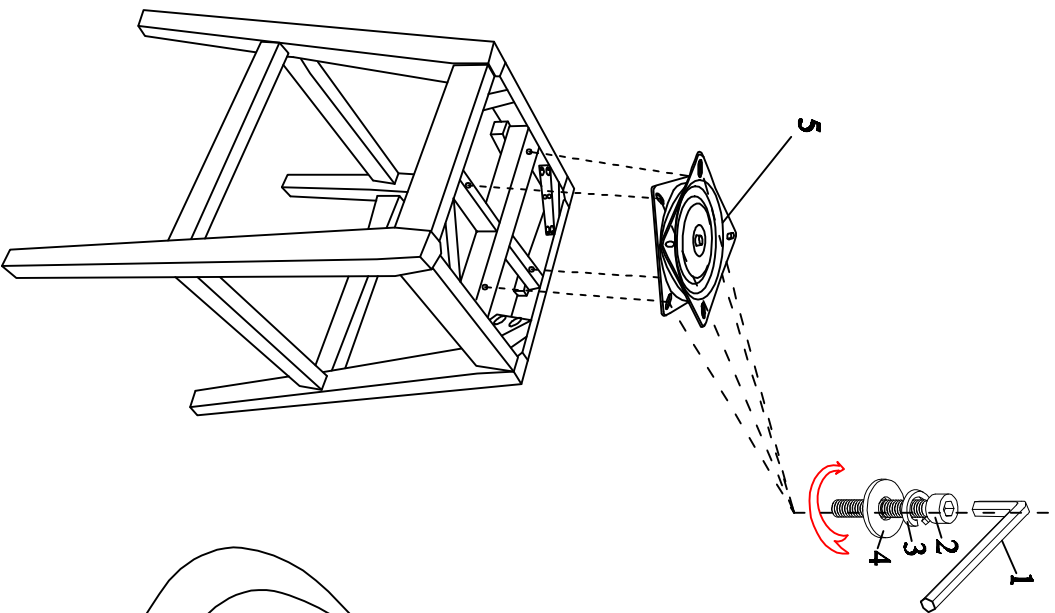

ASSEMBLY INSTRUCTIONS

LCBDB

Hardware

1		"L" Wrench	1pc
2		Bolt 6*25mm	8pcs
3		Spring Washer	8pcs
4		Flat Washer	8pcs
5		Turnplate 6,75 inch	1pc