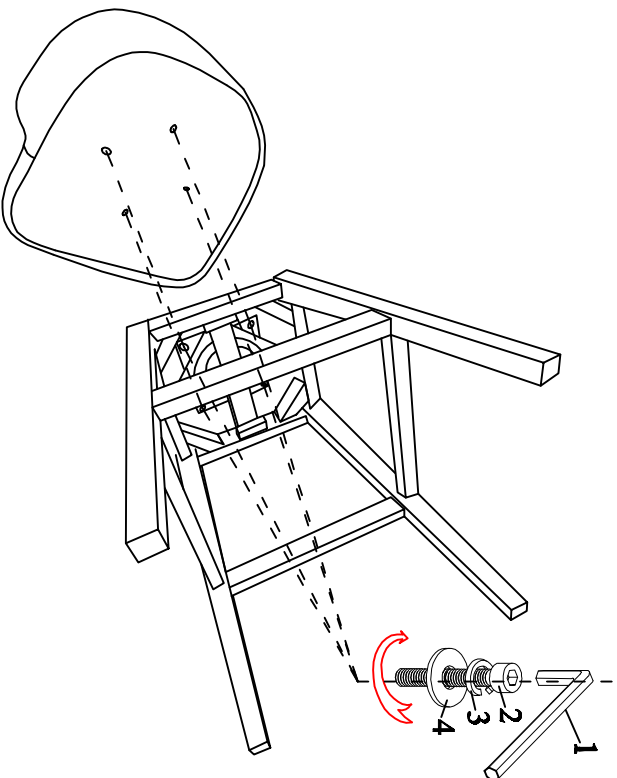

ASSEMBLY INSTRUCTIONS

LCBDB

Hardware

1		"L" Wrench	1pc
2		Bolt 6*25mm	8pcs
3		Spring Washer	8pcs
4		Flat Washer	8pcs
5		Turnplate 6,75 inch	1pc