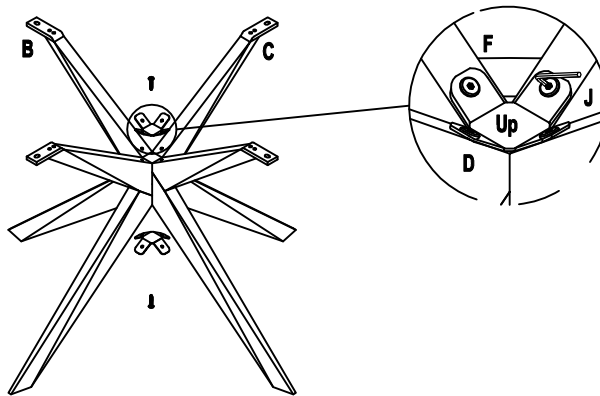

# DINING TABLE ROUND

FURNITURE FOR CONTEMPORARY LIFESTYLES

 <p>A: Top x1</p>	 <p>B: Leg x1</p>	 <p>C: Leg x1</p>	 <p>D: Flower pat up x1</p>  <p>E: Flower pat down x1</p>  <p>F: Screw M6*30mm x8</p>
 <p>G: Bolt M8*35mm x4</p>	 <p>H: Spring washer x4</p>	 <p>I: Washer x4</p>	 <p>J: Allen key x1</p>

## STEP 1