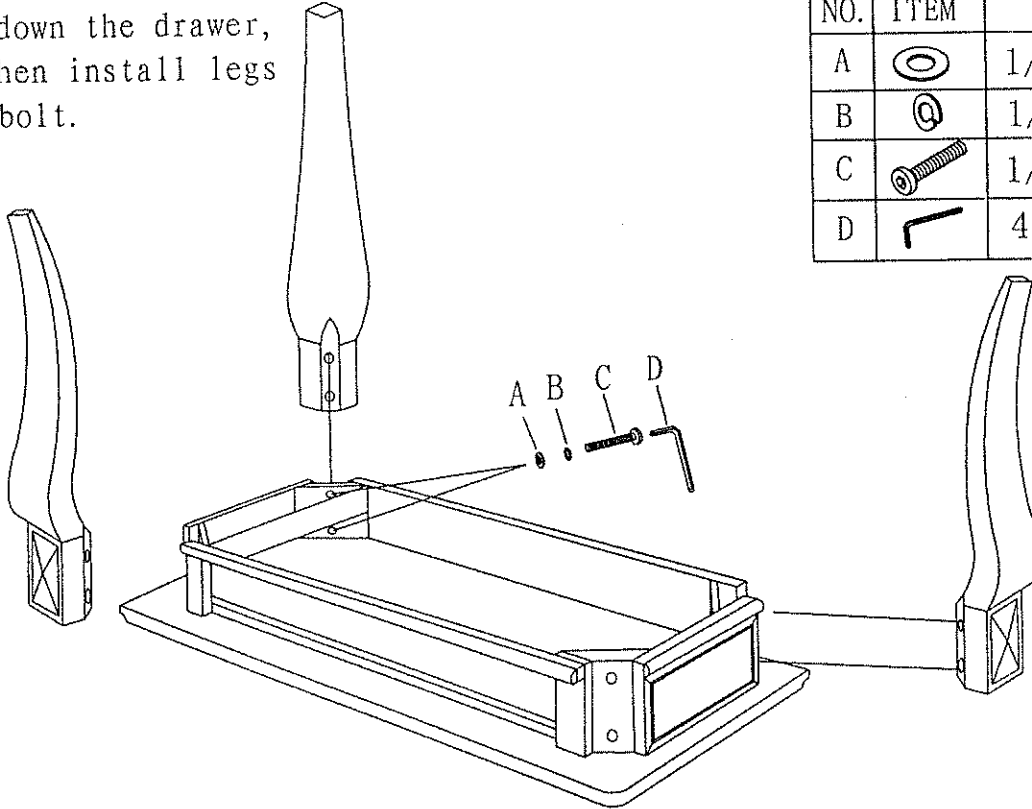

ASSEMBLY INSTRUCTION

#80014 SOFA TABLE

NOTE: DON'T TIGHTEN SCREWS UNTIL COMPLETELY ASSEMBLED!

STEP 1

Take down the drawer,
and then install legs
with bolt.

PARTS LIST

NO.	ITEM	SIZE	Q' TY
A		1/4"*Ø16mm	8
B		1/4"mm	8
C		1/4"*2"	8
D		4mm	1

STEP 2

Put the drawers on.

DO NOT FULLY TIGHTEN SCREWS UNTIL THE WHOLE SET HAS BEEN ASSEMBLED!