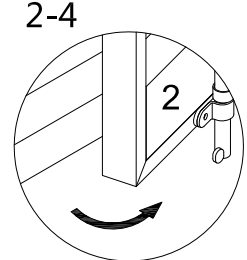

How to Assemble:

STEP 1.

STEP 2.

STEP 3.

STEP 4.

A 16pcs

B 3pcs

D 3pcs