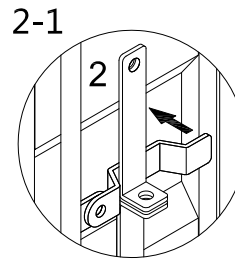

How to Assemble:

STEP 1.

STEP 2.

STEP 3.

STEP 4.

A 16pcs

B 3pcs

D 3pcs