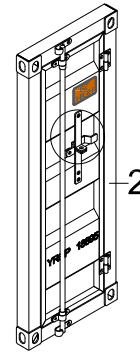

How to Assemble:

STEP 1.

STEP 2.

STEP 3.

STEP 4.

A 16pcs

B 3pcs

D 3pcs