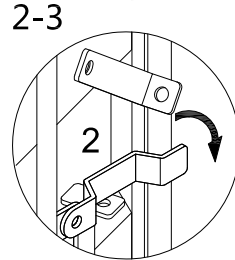

How to Assemble:

STEP 1.

STEP 2.

STEP 3.

STEP 4.

A 16pcs

B 3pcs

D 3pcs