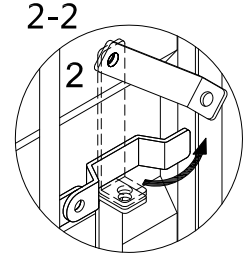

How to Assemble:

STEP 1.

STEP 2.

STEP 3.

STEP 4.

A 16pcs

B 3pcs

D 3pcs