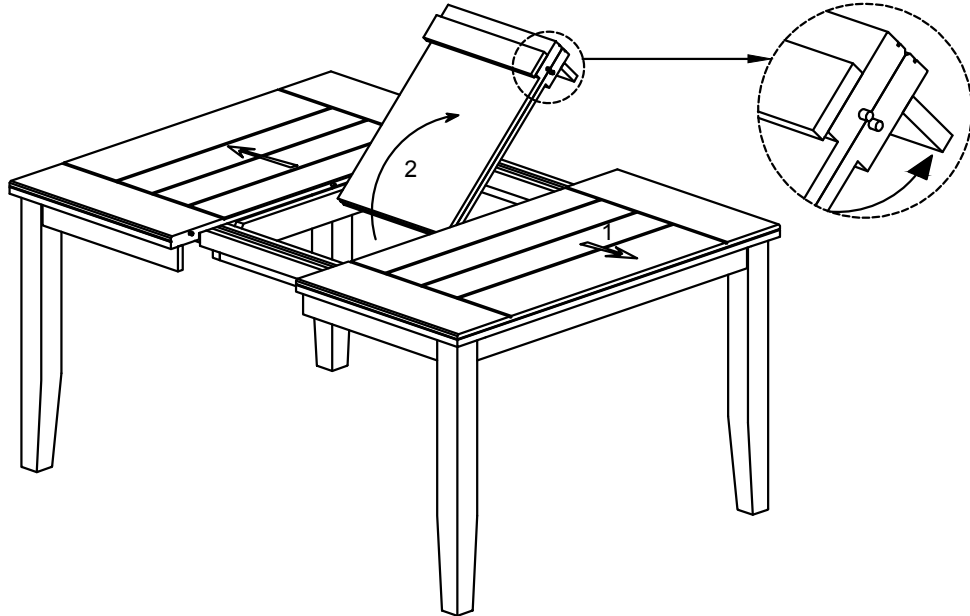

ASSEMBLY INSTRUCTION

MODEL: #74630 COUNTER H. TABLE

Thank you for purchasing this quality product. Be sure to check all packing material carefully for small parts which may have come loose inside the carton during shipment. Separate, identify and count all parts and metal hardware. Compare with parts list to be sure all parts are present. If any part(s) are missing or damaged, please contact your local furniture dealer. For efficient and speedy service, please indicate the model number and code letter of part(s) needed.

*** Do not fully tighten screws until fully assembled ***

Step 2