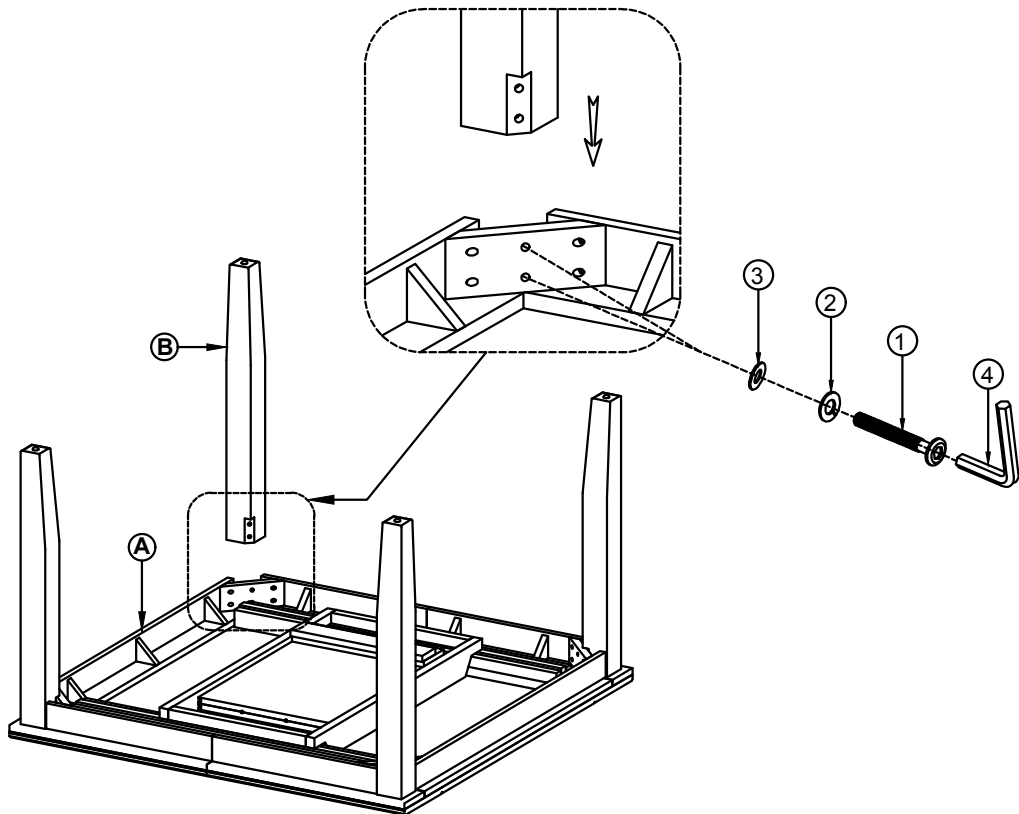

ASSEMBLY INSTRUCTION

MODEL: #74630 COUNTER H. TABLE

Thank you for purchasing this quality product. Be sure to check all packing material carefully for small parts which may have come loose inside the carton during shipment. Separate, identify and count all parts and metal hardware. Compare with parts list to be sure all parts are present. If any part(s) are missing or damaged, please contact your local furniture dealer. For efficient and speedy service, please indicate the model number and code letter of part(s) needed.

*** Do not fully tighten screws until fully assembled ***

PARTS LIST				HARDWARE LIST			
NO	DESCRIPTION	SKETCH	QTY	NO	DESCRIPTION	SKETCH	QTY
A	Top Frame		1 Pc	1	Allen Bolt Ø5/16*65mm		8 Pcs
				2	Spring Washer Ø5/16*13*2mm		8 Pcs
B	Legs		4 Pcs	3	Flat Washer Ø5/16*19*2mm		8 Pcs
				4	Allen Key M4		1 Pc

Step 1

ASSEMBLY INSTRUCTION

MODEL: #74630 COUNTER H. TABLE

Thank you for purchasing this quality product. Be sure to check all packing material carefully for small parts which may have come loose inside the carton during shipment. Separate, identify and count all parts and metal hardware. Compare with parts list to be sure all parts are present. If any part(s) are missing or damaged, please contact your local furniture dealer. For efficient and speedy service, please indicate the model number and code letter of part(s) needed.