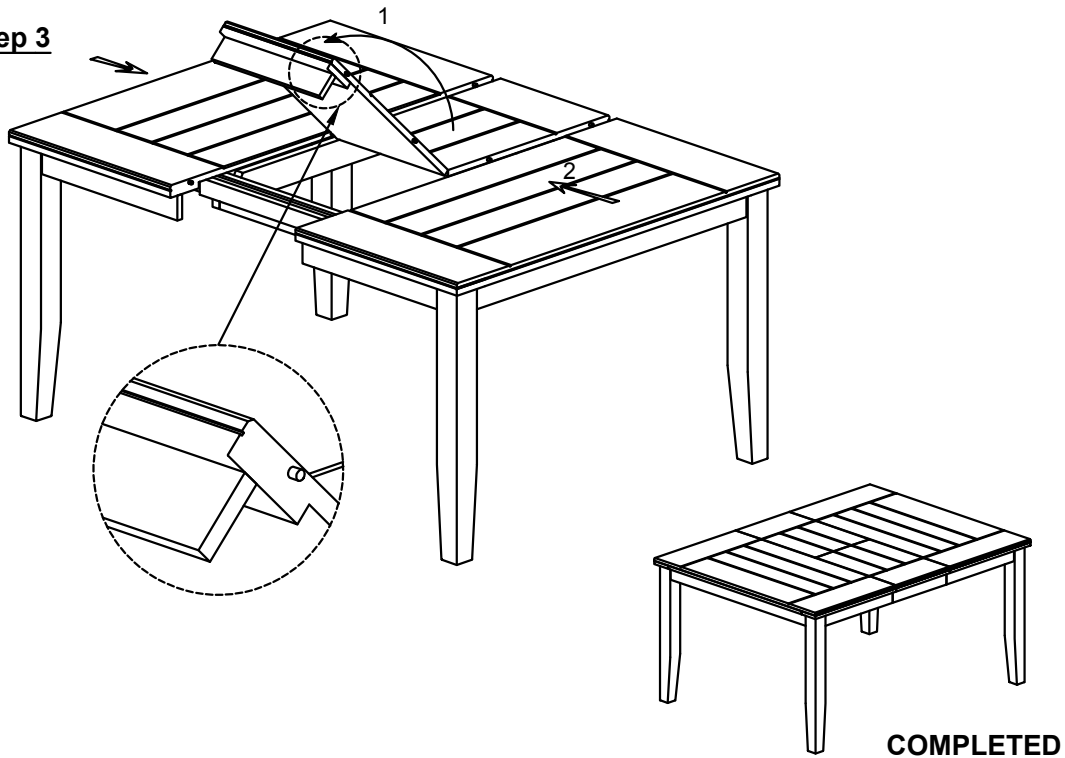

ASSEMBLY INSTRUCTION

MODEL: #74630 COUNTER H. TABLE

Thank you for purchasing this quality product. Be sure to check all packing material carefully for small parts which may have come loose inside the carton during shipment. Separate, identify and count all parts and metal hardware. Compare with parts list to be sure all parts are present. If any part(s) are missing or damaged, please contact your local furniture dealer. For efficient and speedy service, please indicate the model number and code letter of part(s) needed.

*** Do not fully tighten screws until fully assembled ***

Step 2

Step 3

COMPLETED