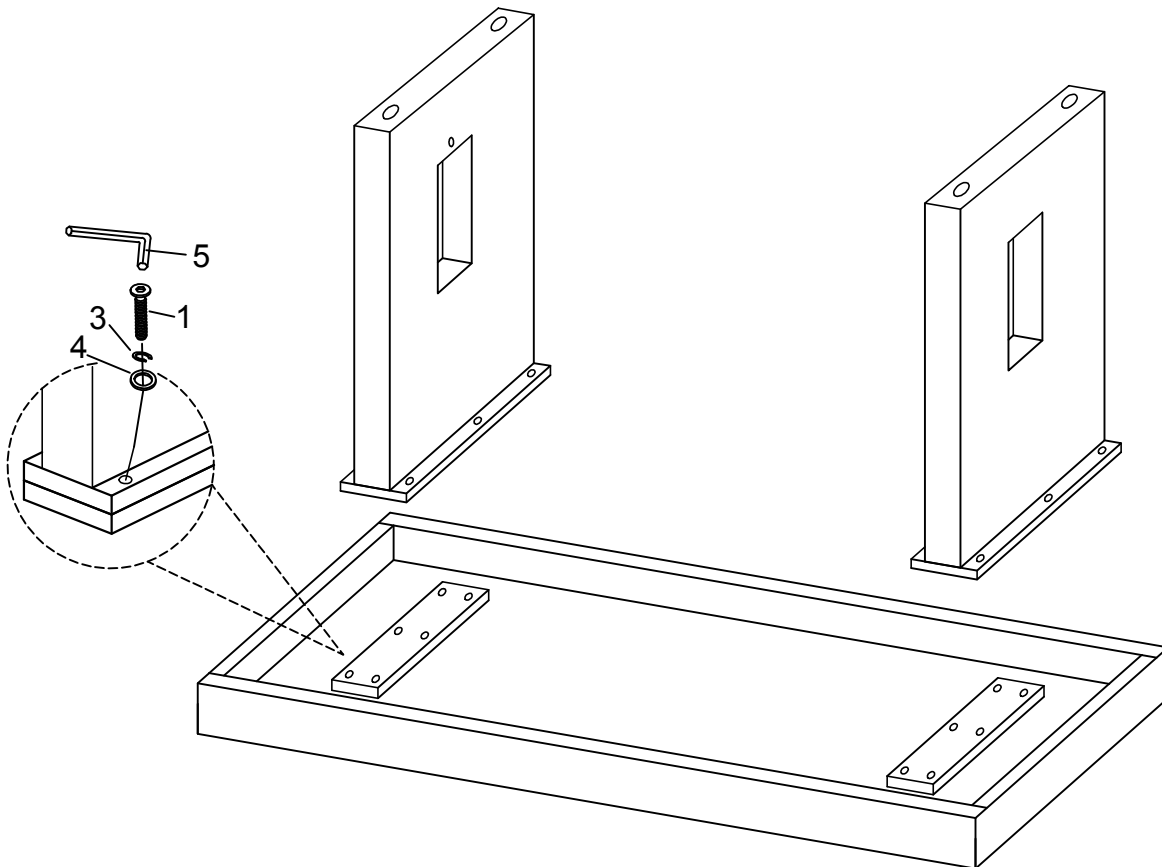

ASSEMBLY INSTRUCTIONS

MODEL : 72220T&72221ST

Important note :

- Place all wooden parts on a clean and smooth surface such as a rug or carpet to avoid scratching the parts.
- Kindly follow the assembly instructions step by step.
- Do not tighten all screws and bolts until the table is fully assembled.

PARTS LIST				HARDWARE LIST			
NO	DESCRIPTION	SRETCH	QTY	NO	DESCRIPTION	SRETCH	QTY
A	TABLE TOP		1 Pc	1	BOLT (BIG)		12 Pcs
B	LEG		2 Pcs	2	BOLT (SMALL)		4 Pcs
C	STRETCHER		1 Pc	3	SPRING WASHER		16 Pcs
				4	FLAT WASHER		16 Pcs
				5	ALLEN KEY		1 Pc

STEP 1