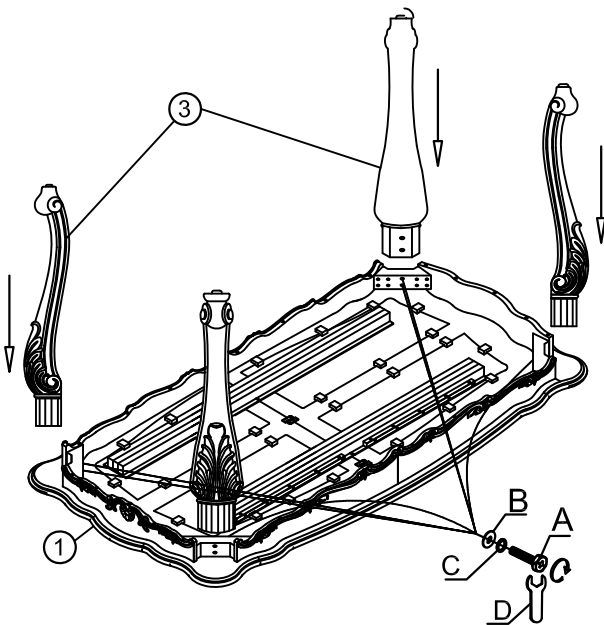

STEP 1:

STEP 2: