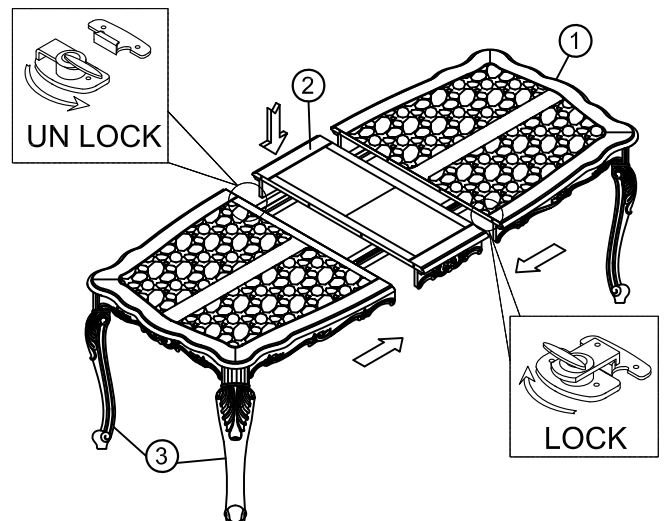

CLEANING INSTRUCTION

Clean the surface of the Dining Table w/1 leaf with furniture polish and a soft cloth.

Made in VietNam