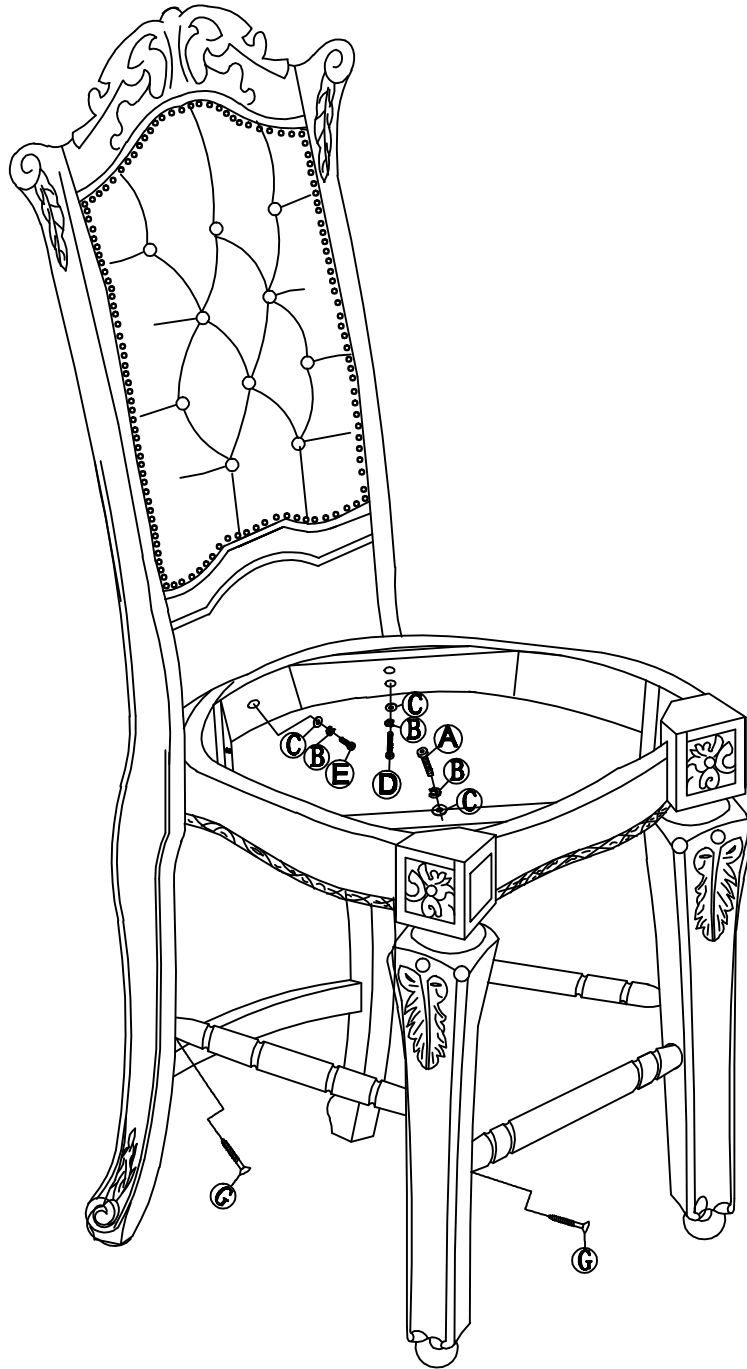

ASSEMBLY INSTRUCTION

Step 1:

Finish :

No.:	Description	Drawing	Size	Q' ty
A	Middle Bolt		Ø5/16" X2-1/4 "	4
B	Lock Washer		Ø5/16" X12mm	9
C	Flat Washer		Ø5/16" X22mm	9
D	Long Bolt		Ø5/16" X3-1/2 "	4
E	Short Bolt		Ø5/16" X1-3/4 "	1
F	Allen Wrench		5mm	1
G	Wood Screw		Ø8X1-1/4 "	6