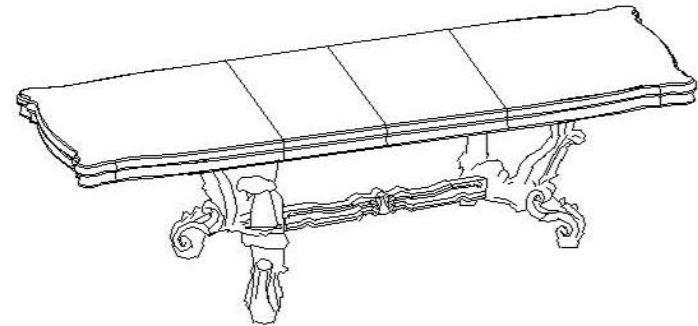

ASSEMBLY INSTRUCTION

Step 1:

Step 2:

Step 3:

Step 4:

No.:	Description	Drawing	Size	Q' ty
A	Short Bolt		Ø5/16"X2"	16
B	Lock Washer		Ø5/16"X12mm	20
C	Flat Washer		Ø5/16"X22mm	20
D	Long Bolt		Ø5/16"X3-1/4"	4
E	Allen Wrench		5mm	1