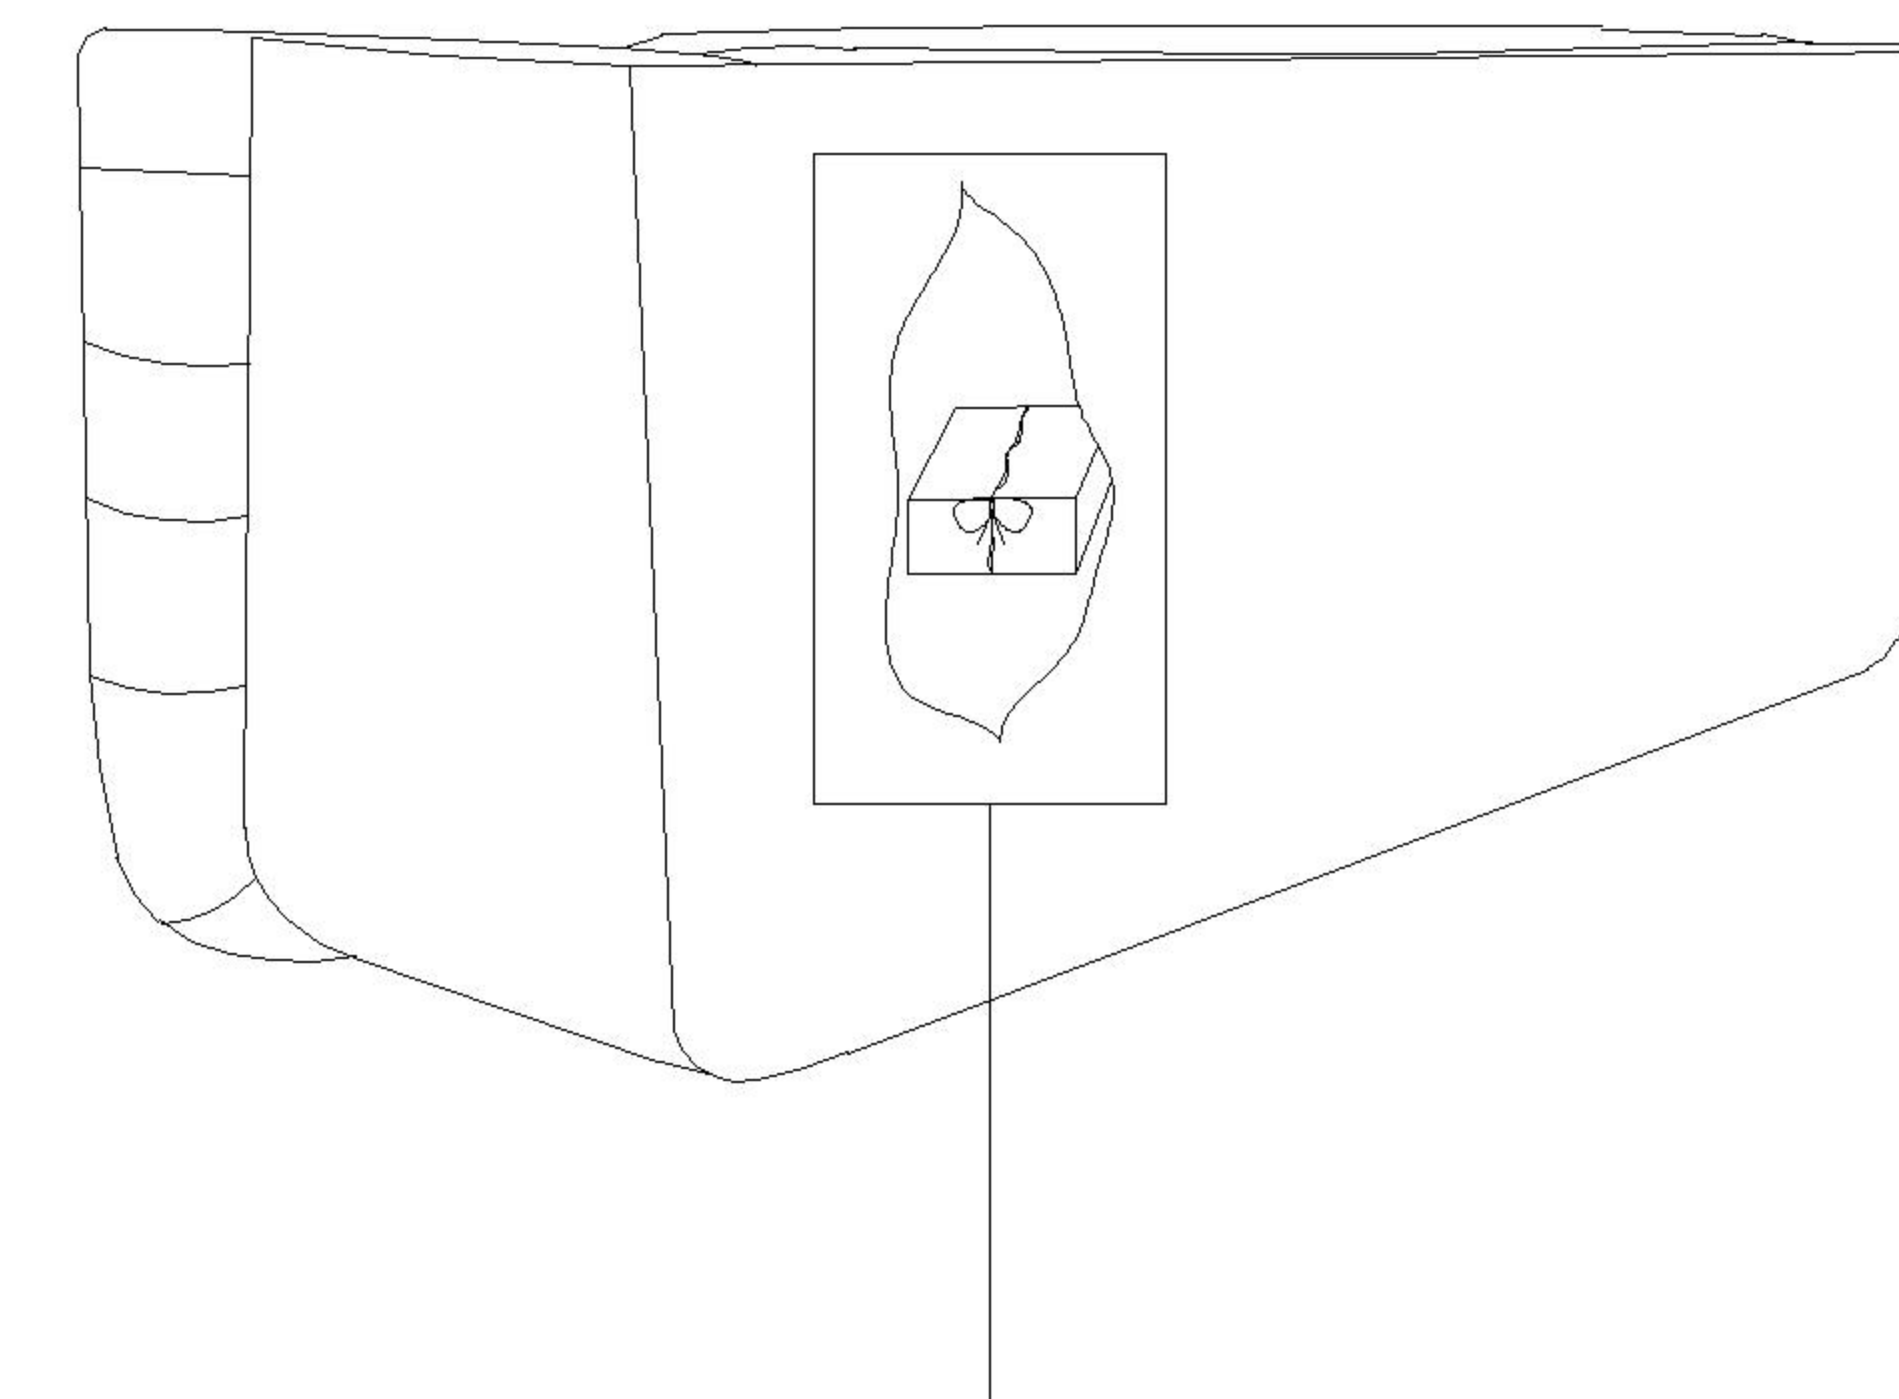

ASSEMBLY INSTRUCTION FOR ACME FURNITURE

MODEL#50345

Thank you for purchasing this quality product. Be sure to check all packing material carefully for small parts which may have come loose inside the carton during shipment. Separate, identify and metal hardware. Compare with parts list to be sure all parts are present. If any part(s) are missing or damaged, please contact your local furniture dealer. For efficient and speedy service, please indicate the model number and code letter of part(s) needed

HARDWARE LIST		
NO.	DESCRIPTION	QTY
A	 FRONT LEGS	2PCS
B	 BACK LEGS	2PCS
C	 SELFTAPPING SCREW	14PCS

PARTS LIST		
DESCRIPTION	PART NAME	QTY (PCS)
1	PILLOWS	3

STEP1

STEP2

Legs and hardware underneath the sofa