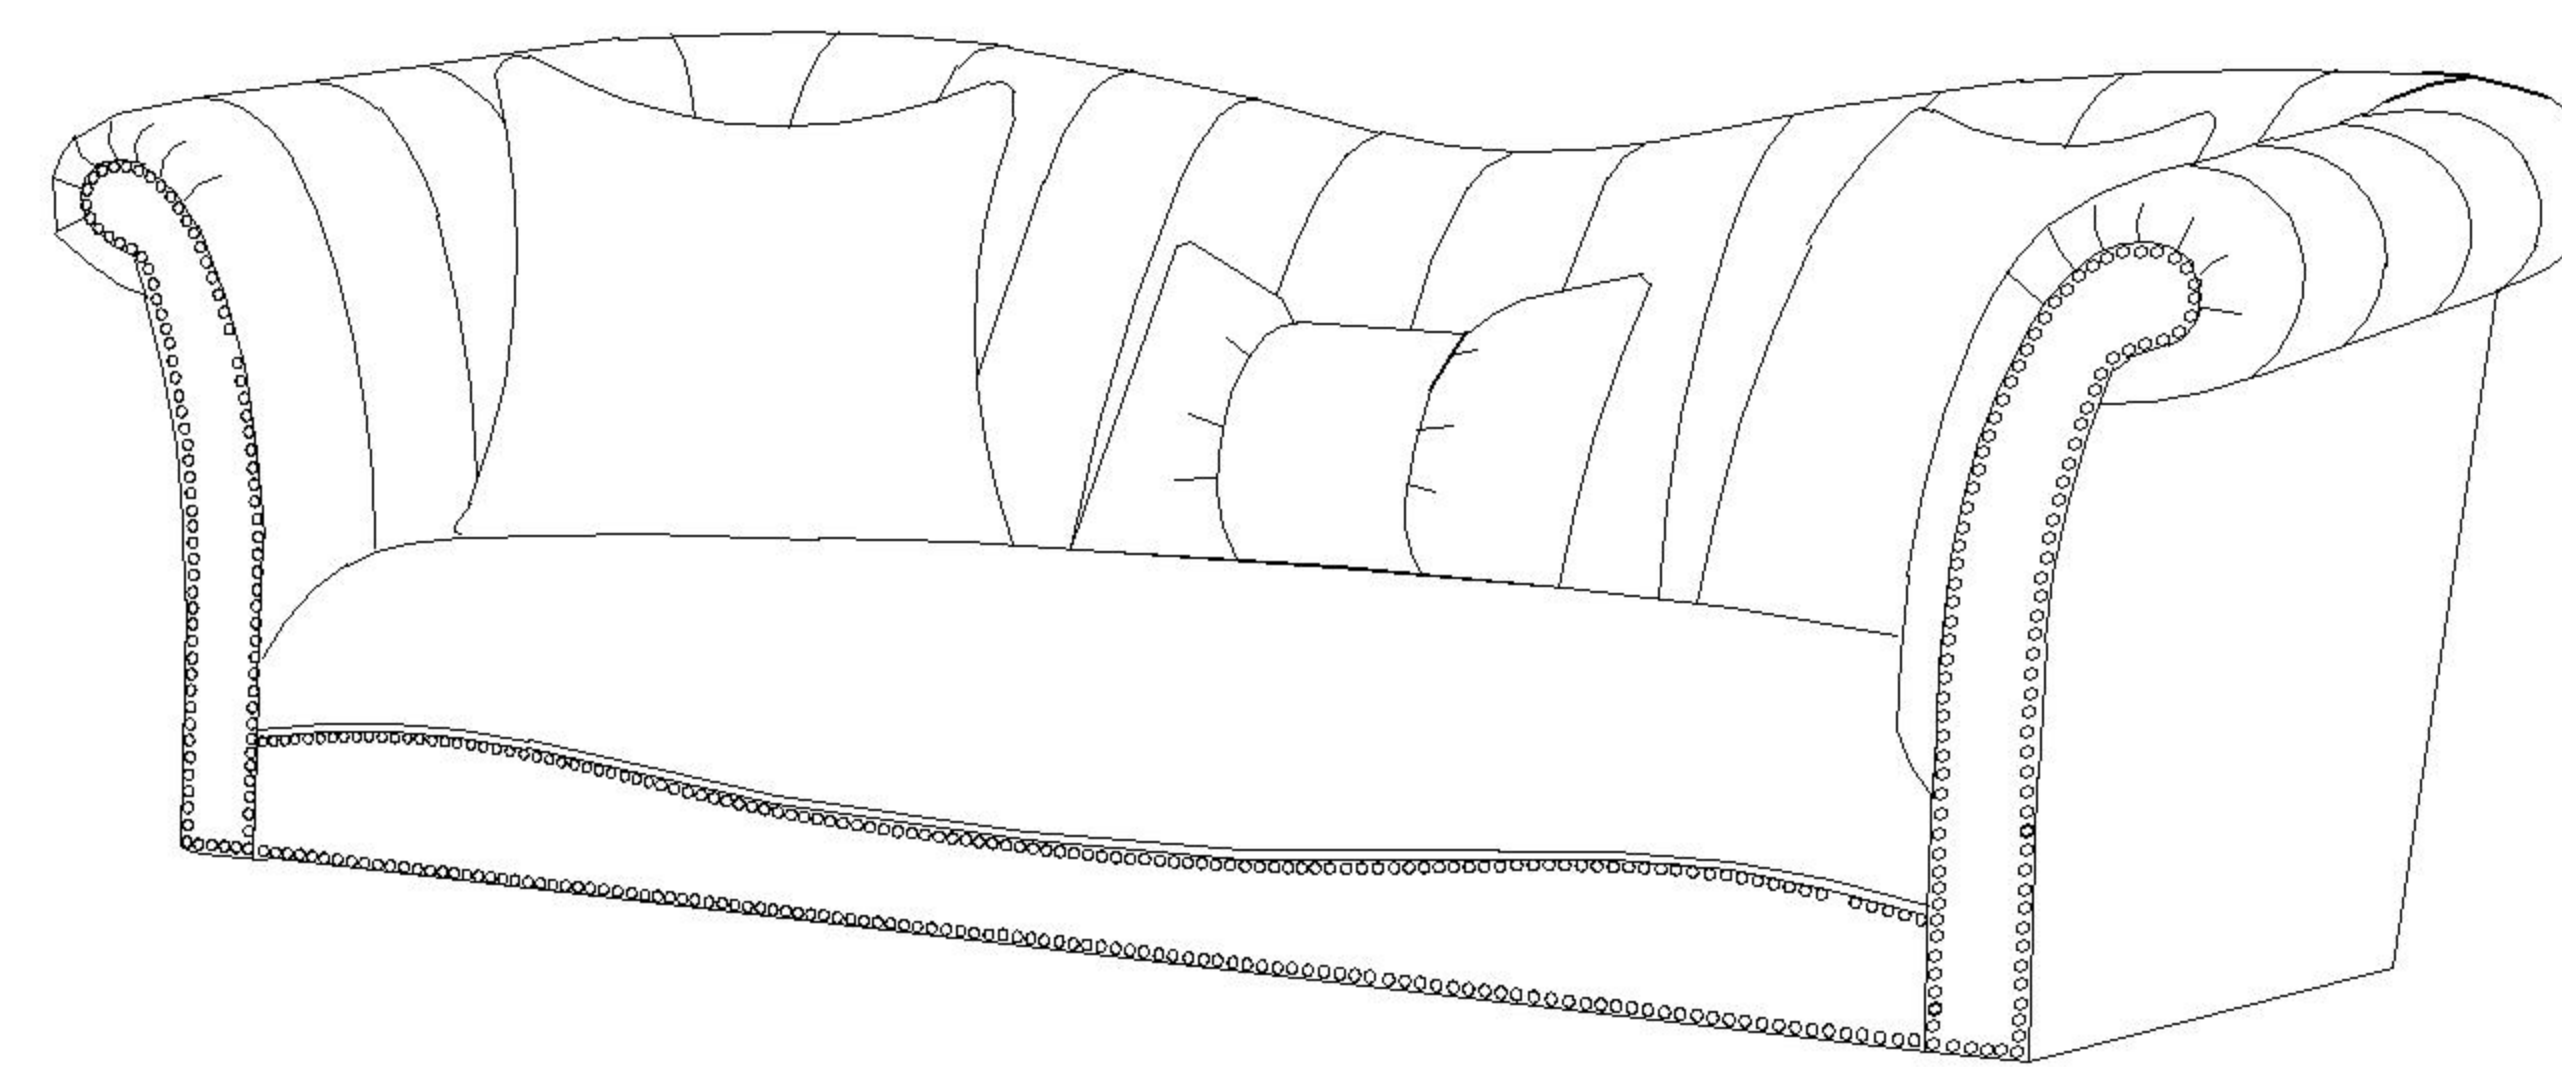

ASSEMBLY INSTRUCTION FOR ACME FURNITURE

MODEL#50345

Thank you for purchasing this quality product. Be sure to check all packing material carefully for small parts which may have come loose inside the carton during shipment. Separate, identify and metal hardware. Compare with parts list to be sure all parts are present. If any part(s) are missing or damaged, please contact your local furniture dealer. For efficient and speedy service, please indicate the model number and code letter of part(s) needed

HARDWARE LIST		
NO.	DESCRIPTION	QTY
A	 FRONT LEGS	2PCS
B	 BACK LEGS	2PCS
C	 SELFTAPPING SCREW	14PCS

PARTS LIST		
DESCRIPTION	PART NAME	QTY (PCS)
1	PILLOWS	3

STEP1

STEP2

Legs and hardware underneath the sofa

STEP3

STEP4