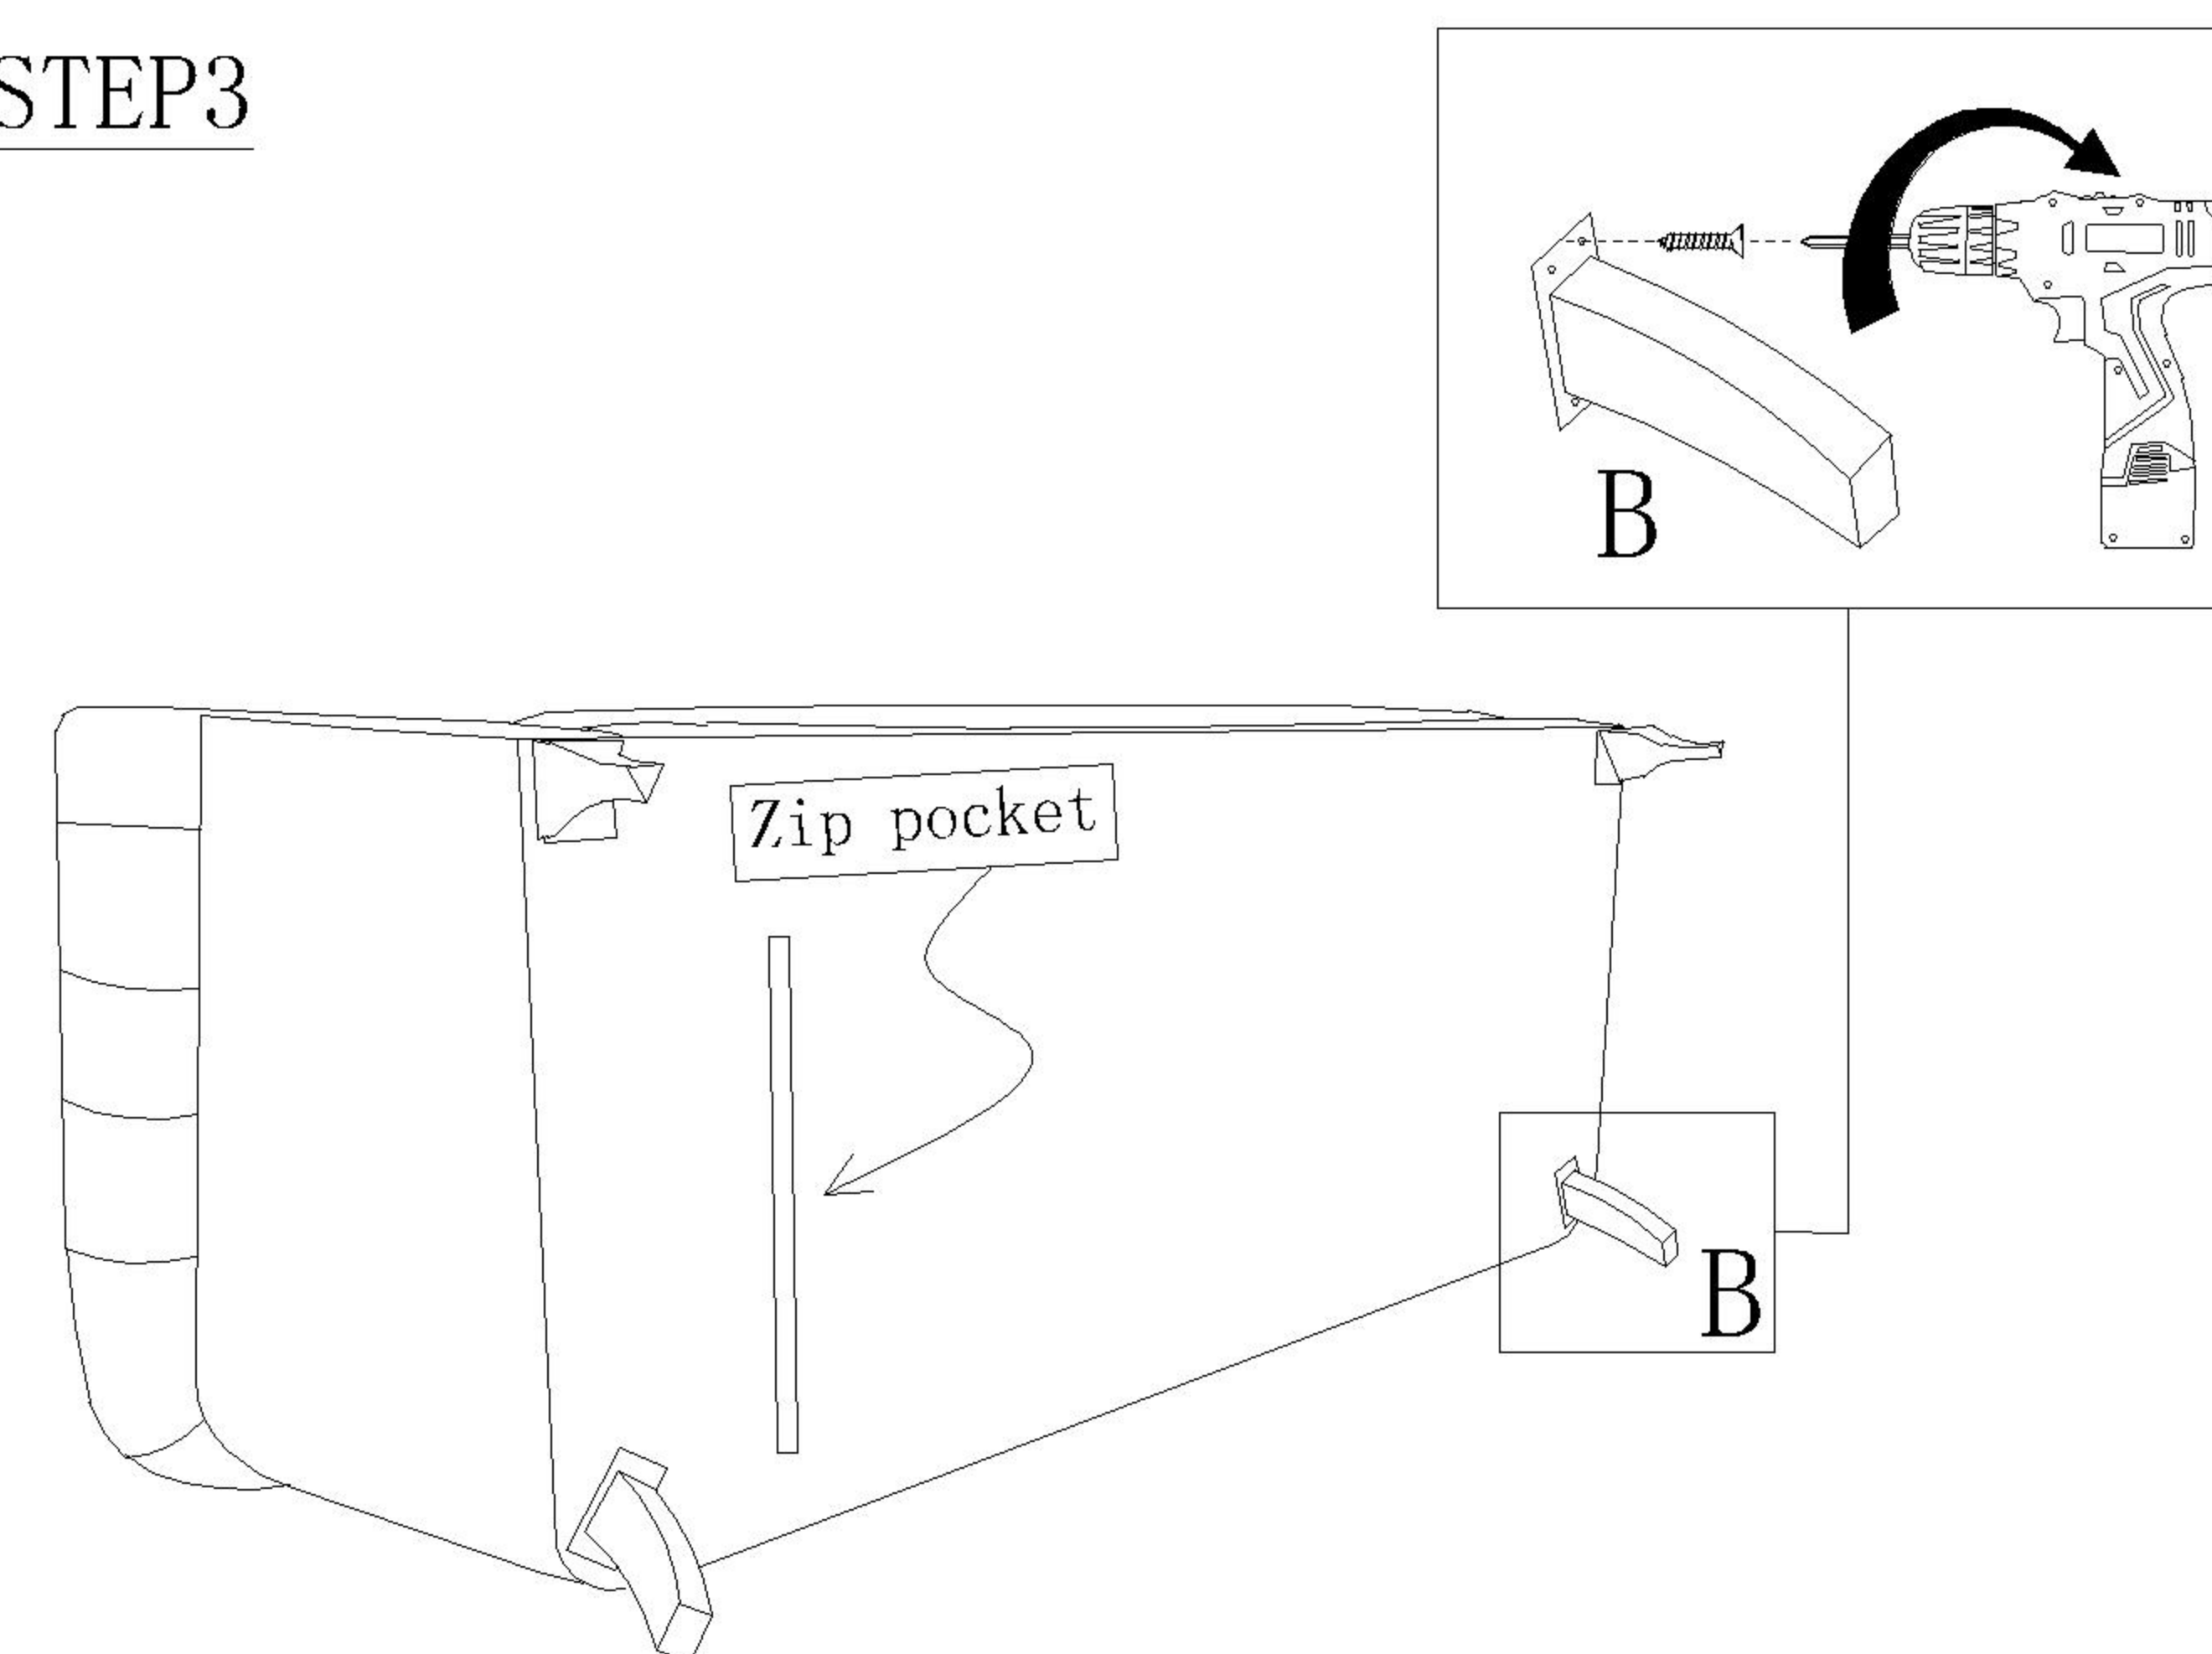

ASSEMBLY INSTRUCTION FOR ACME FURNITURE

MODEL#50345

Thank you for purchasing this quality product. Be sure to check all packing material carefully for small parts which may have come loose inside the carton during shipment. Separate, identify and metal hardware. Compare with parts list to be sure all parts are present. If any part(s) are missing or damaged, please contact your local furniture dealer. For efficient and speedy service, please indicate the model number and code letter of part(s) needed

HARDWARE LIST		
NO.	DESCRIPTION	QTY
A	 FRONT LEGS	2PCS
B	 BACK LEGS	2PCS
C	 SELFTAPPING SCREW	14PCS

PARTS LIST		
DESCRIPTION	PART NAME	QTY (PCS)
1	PILLOWS	3

STEP1

STEP2

Legs and hardware underneath the sofa

STEP3

STEP4