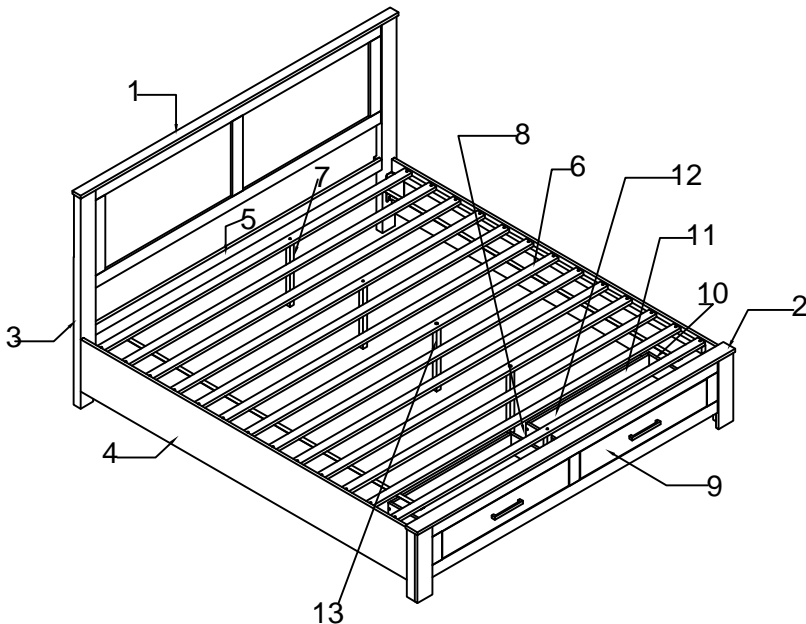

ASSEMBLY INSTRUCTION FOR ACME FURNITURE

MODEL # 27330Q-HB - Q STORAGE HEADBOARD

MODEL# 27331Q-FB - Q STORAGE FOOTBOARD

MODEL#27332Q-R QUEEN BED-STORAGE RAILS

Thank you for purchasing this quality product. Be sure to check all packing material carefully for small parts which may have come loose inside the carton during shipment. Separate, identify and count all parts and metal hardware. Compare with parts list to be sure all parts are present. If any part (S) are missing or damaged, please contact your local furniture dealer. For efficient and speedy service, please indicate the model number and code letter of parts (s) when needed.

Do not fully tighten screws until fully assembled

HARDWARE LIST				
No	Description	Sketch	Size	Qty
A	Allen Bolt		5/16"X35mm	12pcs
B	Allen Bolt		5/16"X55mm	10pcs
C	Lock Washer		5/16"	22pcs
D	Flat Washer		5/16"X19X2mm	22pcs
E	Allen Key		4mm	1 pc
F	Cotter Nut		1/4"X35mm	10sets
G	Holder		170X18X15mm	2 pcs
H	Hax-Headbolts		5/32"X20mm	4 pcs
I	Screw		#8X25mm	34pcs
J	Screw		#8X12mm	2