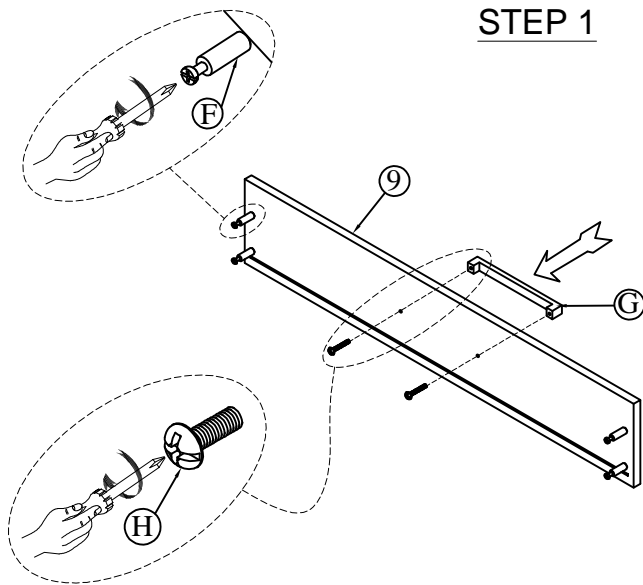

ASSEMBLY INSTRUCTION FOR ACME FURNITURE

MODEL # 27330Q-HB - Q STORAGE HEADBOARD

MODEL# 27331Q-FB - Q STORAGE FOOTBOARD

MODEL#27332Q-R QUEEN BED-STORAGE RAILS

Thank you for purchasing this quality product. Be sure to check all packing material carefully for small parts which may have come loose inside the carton during shipment. Separate, identify and count all parts and metal hardware. Compare with parts list to be sure all parts are present. If any part (S) are missing or damaged, please contact your local furniture dealer. For efficient and speedy service, please indicate the model number and code letter of parts (s) when needed.

Do not fully tighten screws until fully assembled

STEP 1