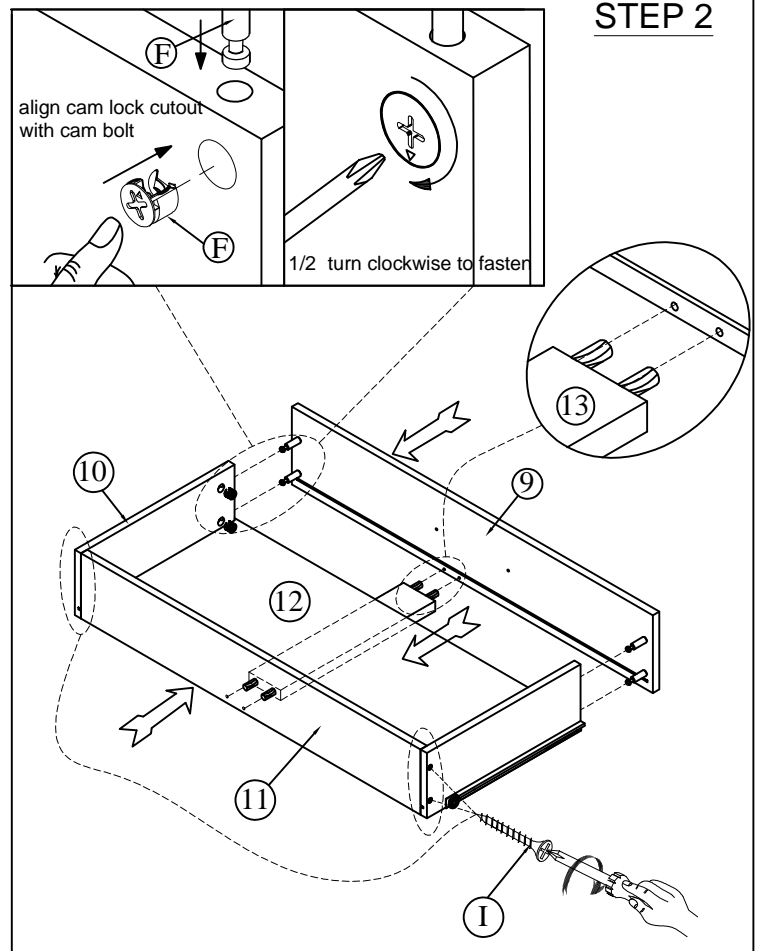

STEP 2

Completed Drawer