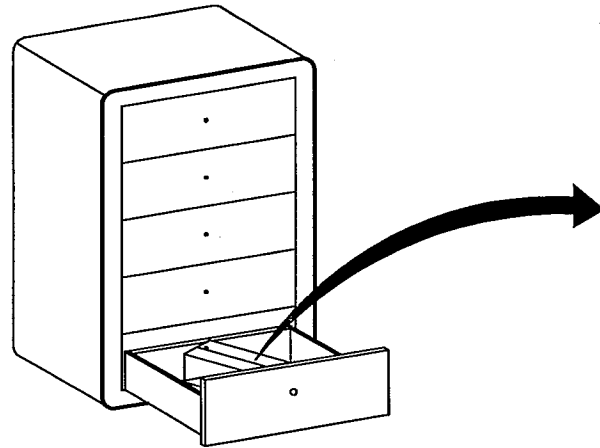

24526

MODEL : CF 70 CHEST

NO.	PART LIST	QTY
A	 CHEST	1 PC
B	 LEG	4 PCS
C	HANDLE SCREW 	5 PCS
D	HANDLE 	5 PCS
E	 NO 35 Washers	4 PCS

Step 1 :Take out the small carton to assemble !

Step 2 :Attach the handle (D) by using handle screw (C).

Step 3: Tighten the legs (B) to chest (A) as shown.