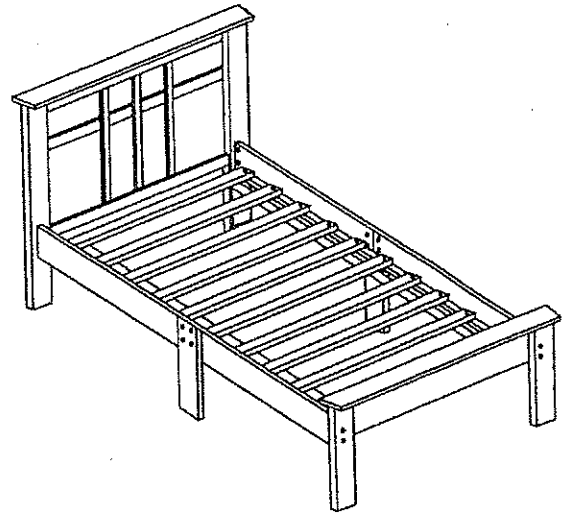

ASSEMBLY INSTRUCTIONS

MODEL: ADAM SINGLE BED (12 PCS SLATS)

215227

HARDWARE LIST		
NO	DESCRIPTION	QTY
A	JCBC M6 X 60mm SCREW 	8 PCS
B	JCBC M6X25mm SCREW 	8 PCS
C	JCN NUT M6 X 12mm SCREW 	8 PCS
D	BARREL NUT M6 X 15mm 	8 PCS
E	CSK SCREW M4 X 25mm 	24 PCS
F	WOOD DOWELL M10 X 30mm 	8 PCS
G	WOOD BUTTON 14.5 X9mm 	8 PCS
H	M4 ALLEN KEY 	1 PC