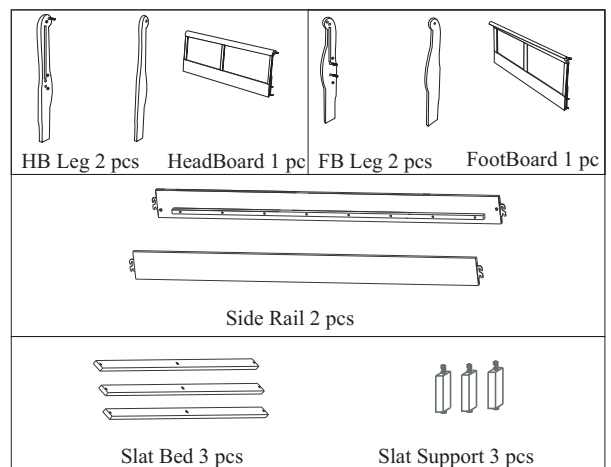

# ASSEMBLY INSTRUCTION

**BLACK:** 19510T-HF/ 19511T-R  
**CHERRY:** 19530T-HF/ 19531T-R  
**REAL WHITE:** 24515T-HF/ 24516T-R  
**ANTIQUÉ GRAY:** 25515T-HF/ 25516T-R  
**PLATINUM:** 26710T-HF/ 26711T-R

*Thank you for purchasing this quality product. Be sure to check all packing material carefully for small parts that may have come loose inside the carton during shipment.*

Step	No.	Hardware	Qty
1 & 2	A	Allen wrench 4mm	1
	B	Bolt 1/4 x32mm	12
	C	Spring Washer 1/4"	12
	D	Washer 1/4"x14x2	12
	E	Wood Dowel 10.7x30	12
	F	Wood Plug 16.3x6	4
3	G	Wood Screw 4x30	6
4	H	Iron 60x40	4
	K	Wood Screw 3.5x15	16

## Part List

MADE IN VIETNAM