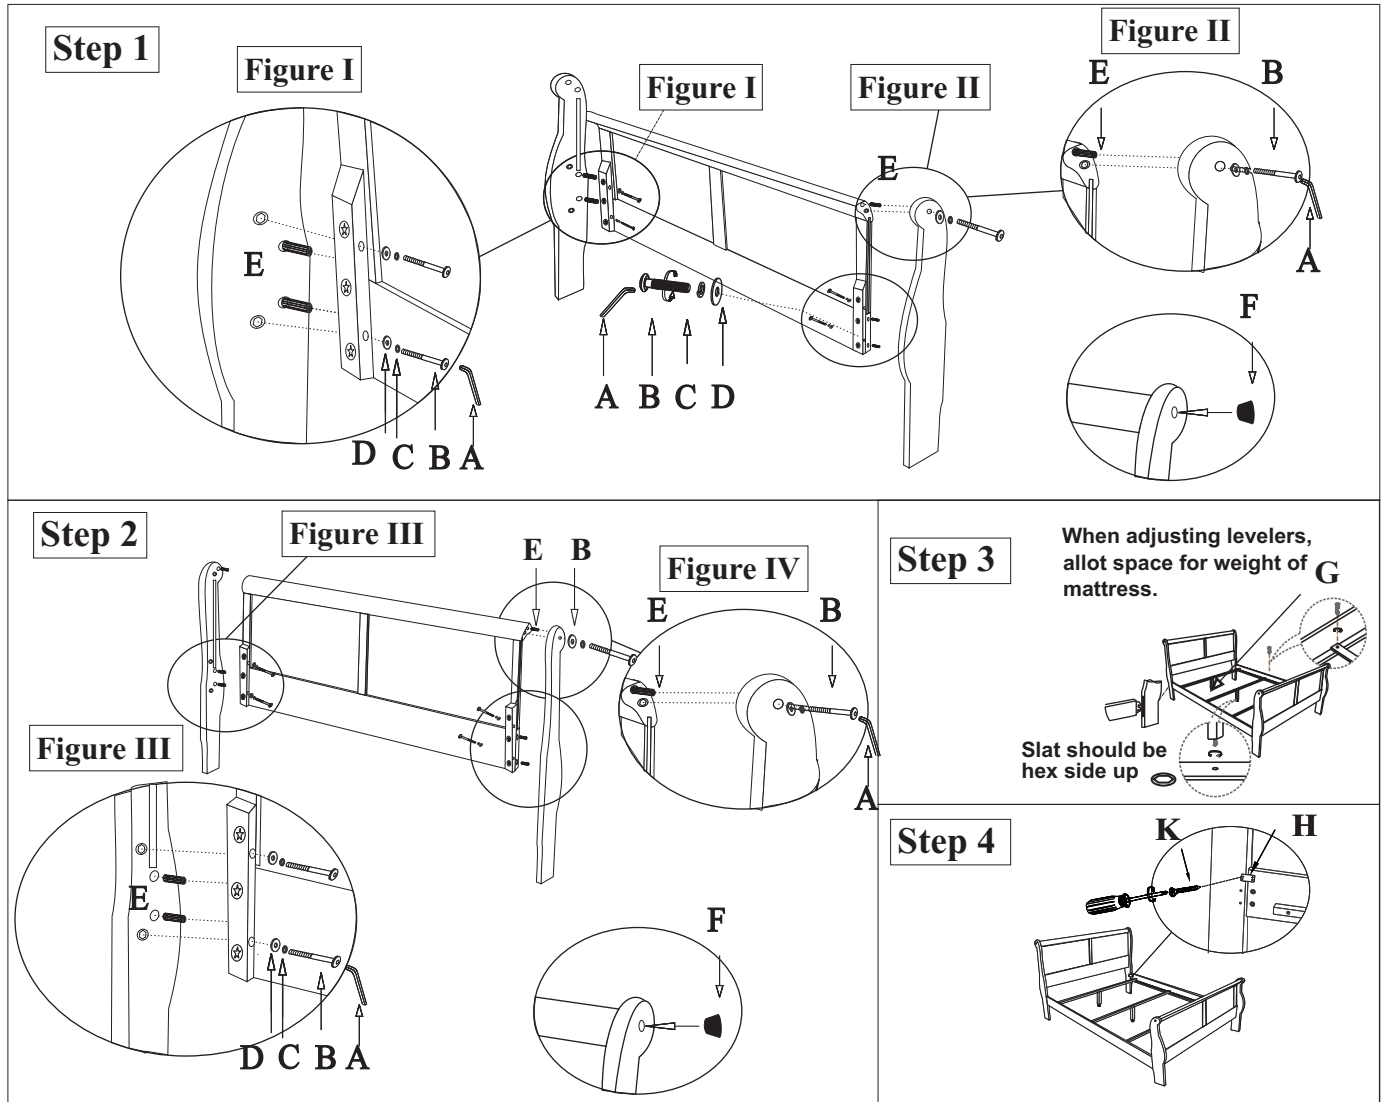

# ASSEMBLY INSTRUCTION

**BLACK:** 19510T-HF/ 19511T-R  
**CHERRY:** 19530T-HF/ 19531T-R  
**REAL WHITE:** 24515T-HF/ 24516T-R  
**ANTIQUÉ GRAY:** 25515T-HF/ 25516T-R  
**PLATINUM:** 26710T-HF/ 26711T-R

*Thank you for purchasing this quality product. Be sure to check all packing material carefully for small parts that may have come loose inside the carton during shipment.*

Step	No.	Hardware	Qty
1 & 2	A	Allen wrench 4mm	1
	B	Bolt 1/4 x32mm	12
	C	Spring Washer 1/4"	12
	D	Washer 1/4"x14x2	12
	E	Wood Dowel 10.7x30	12
	F	Wood Plug 16.3x6	4
3	G	Wood Screw 4x30	6
4	H	Iron 60x40	4
	K	Wood Screw 3.5x15	16

## Part List

MADE IN VIETNAM