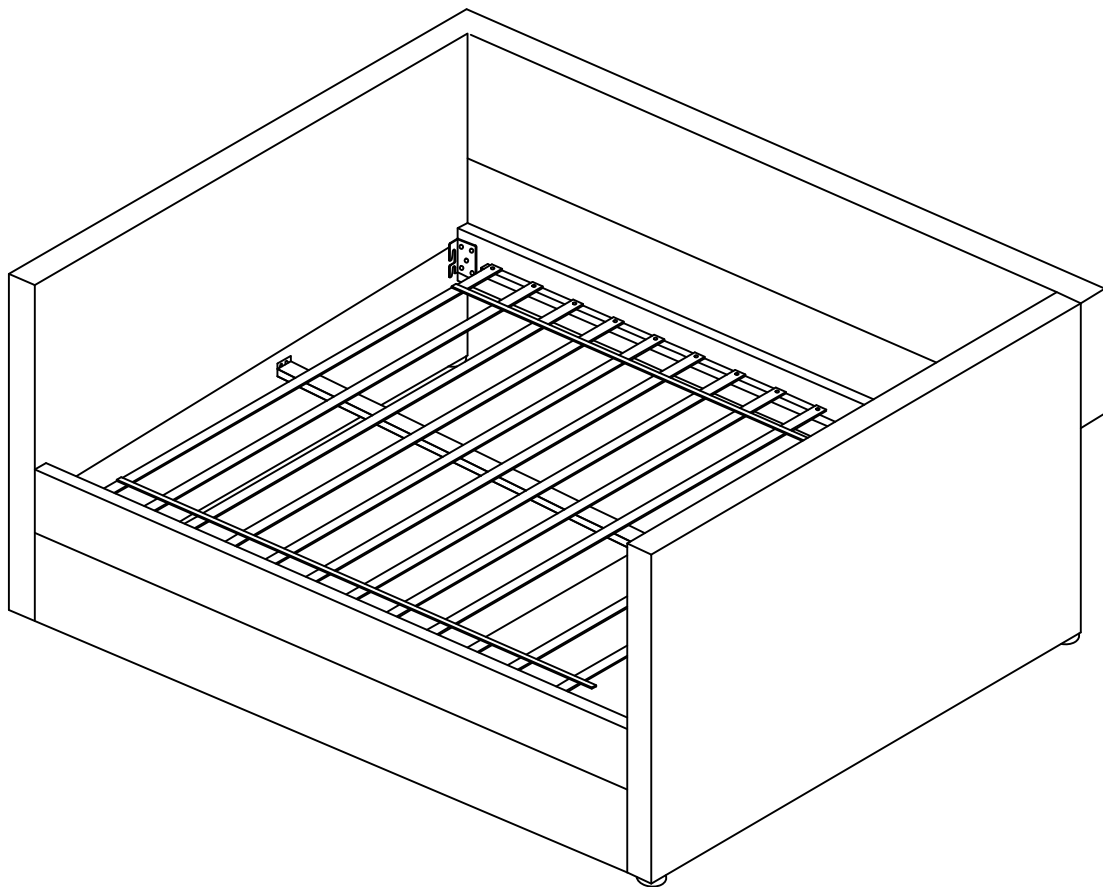

# Day Bed

## ASSEMBLY INSTRUCTIONS

TWO PEOPLE ARE NEEDED TO ASSEMBLE THIS BUNK.

# Parts List

<p>(1) Arm X 2pcs(L&amp;R) X 2pcs</p> 	<p>(2) Top Back Panel X 1pc</p> 	<p>(3) Top Side Rails X 2pcs</p> 
<p>(4) Bottom Front Panel X 1pc</p> 	<p>(5) Bottom Back Panel X 1pc</p> 	<p>(6) Bottom Side Panels (Narrow) X 2pcs</p> 
<p>(7) Slats Up X 13pcs</p> 	<p>(8) Slats Down X 12pcs</p> 	<p>(9) Top Center Wood Supportor(Long) X 1pc</p> 
<p>(10) Bottom Center Wood Supportor (Short) X 1pc</p> 	<p>(11) Plastic Feet X 4pcs</p> 	

## BOX CONTENTS

BOX	DESC.		PARTS	HARDWARE
<b>5336-ARM (BOX 1)</b>	Arm (L&R)	#1		
	Slat Up	#7		
	Slat Down	#8		
	Plastic Feet	#11		
<b>5336-BACK (BOX 2)</b>	Top Back Panel	#2		
	Top Side Rail	#3		
	Bottom Front Panel	#4		
	Bottom Back Panel	#5		
	Bottom Side Panels	#6		
	Top Center Wood Supportor(Long)	#9		
	Bottom Center Wood Supportor (Short)	#10		