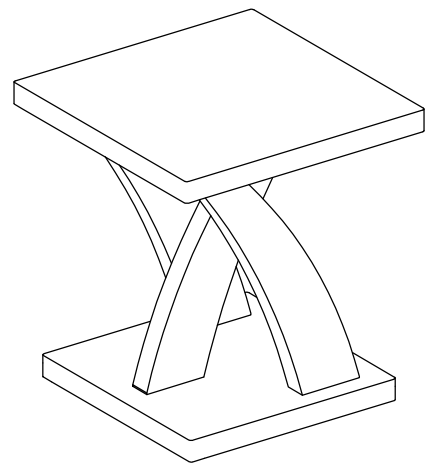

step 3 / paso 3

DO NOT TIGHTEN SCREWS UNTIL COMPLETELY ASSEMBLED !
NO APRETAR LOS TORNILLOS HASTA ARMAR COMPLETAMENTE