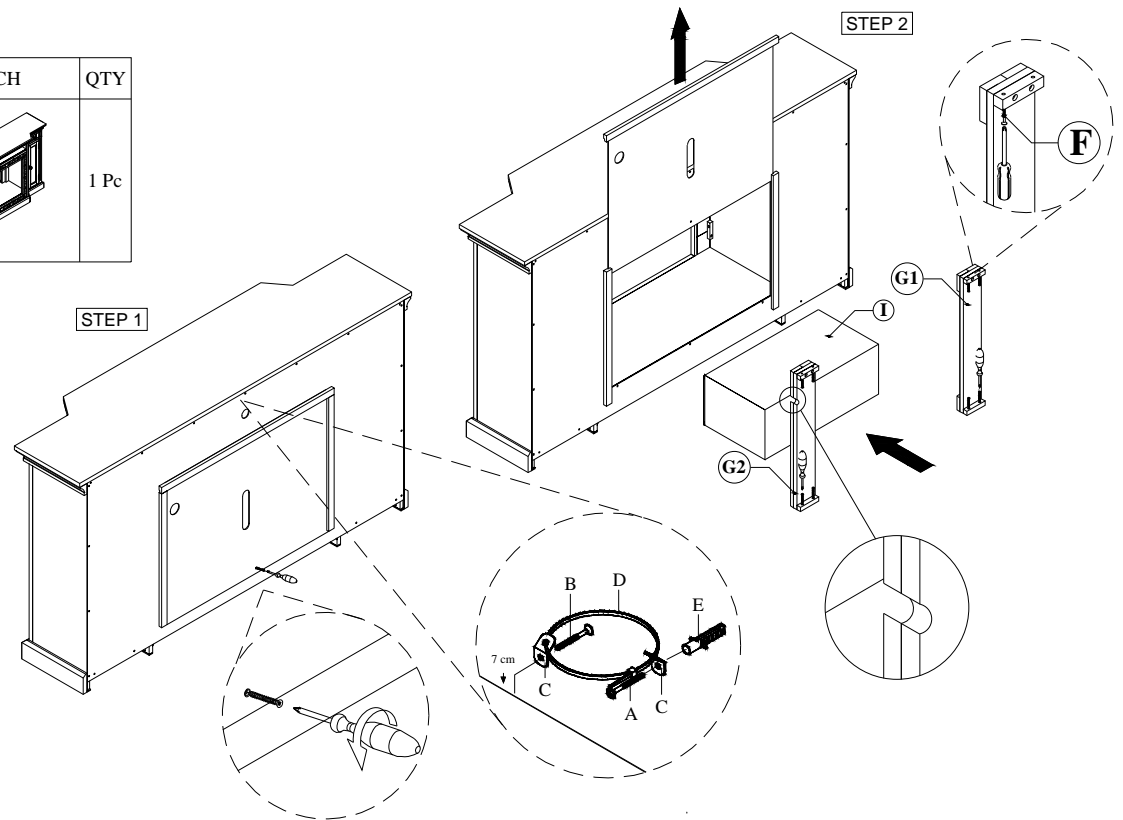

ASSEMBLY INSTRUCTIONS #3650

PART LIST

NO	DESCRIPTION	SKETCH	QTY
1	MEDIA CONSOLE		1 Pc

HARDWARE LIST

NO	SKETCH	HARDWARE	QTY
A		Screw Ø8 x 2"	1 Pc
B		Screw Ø8 x 3/4"	1 Pc
C		Metal Anchor	2 Pcs
D		Restrain Strap	1 Pc
E		Fischer	1 Pc
F		Screw Ø8 x 1"	8 Pcs
G 1		Support Fireplace left	1 Pc
G 2		Support Fireplace right	1 Pc
H		Philip Headscrew driver (not included)	
I		Fireplace (not included)	