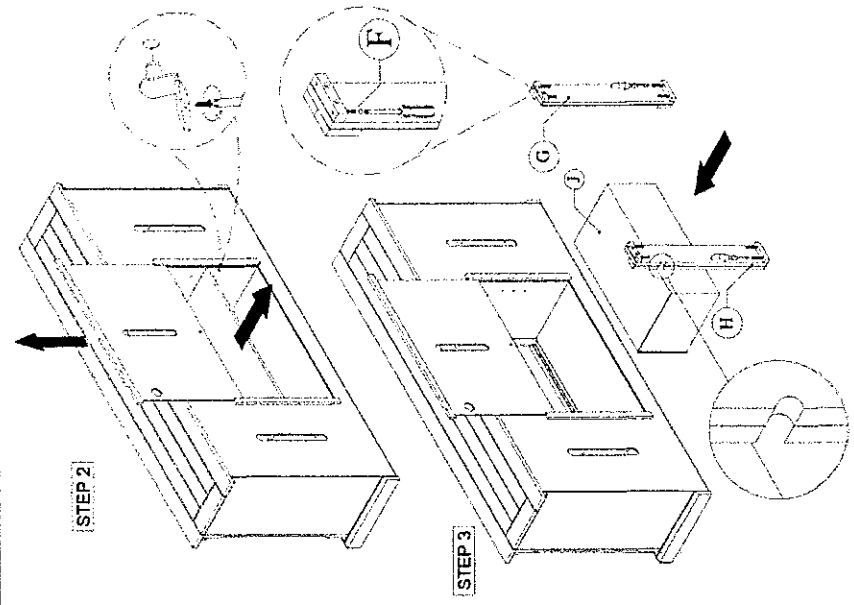

# ASSEMBLY INSTRUCTIONS #3648-A

PART LIST		SKETCH	QTY
NO	DESCRIPTION		
1	MEDIA CONSOLE		1 Pc

HARDWARE LIST			
NO	SKETCH	HARDWARE	QTY
A		Screw Ø8 x 2"	1 Pc
B		Screw Ø8 x 3/4"	1 Pc
C		Metal Anchor	2 Pcs
D		Restrain Strap	1 Pc
E		Fischer	1 Pc
F		Screw Ø8 x 1 1/4"	8 Pcs
G		Support Fireplace left	1 Pc
H		Support Fireplace right	1 Pc
I		Philips Head screw driver (not included)	
J		Fireplace (not included)	