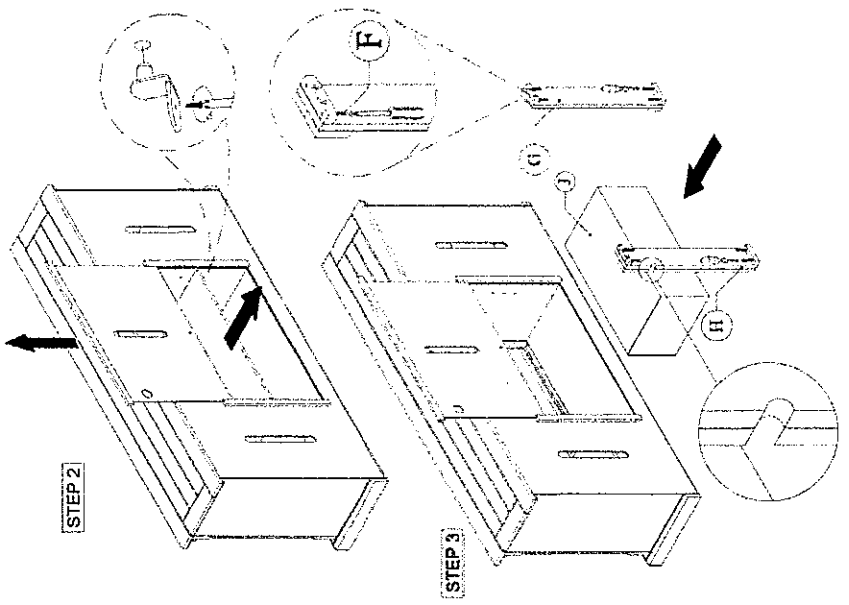

# ASSEMBLY INSTRUCTIONS #3648-A

PART LIST		SKETCH	QTY
NO	DESCRIPTION		
1	MEDIA CONSOLE		1 Pc

HARDWARE LIST			
NO	SKETCH	HARDWARE	QTY
A		Screw Ø8 x 2"	1 Pc
B		Screw Ø8 x 3/4"	1 Pc
C		Metal Anchor	2 Pcs
D		Restrain Strap	1 Pc
E		Fischer	1 Pc
F		Screw Ø8 x 1 1/4"	8 Pcs
G		Support Fireplace left	1 Pc
H		Support Fireplace right	1 Pc
I		Philips Head screw driver (not included)	
J		Fireplace (not included)	