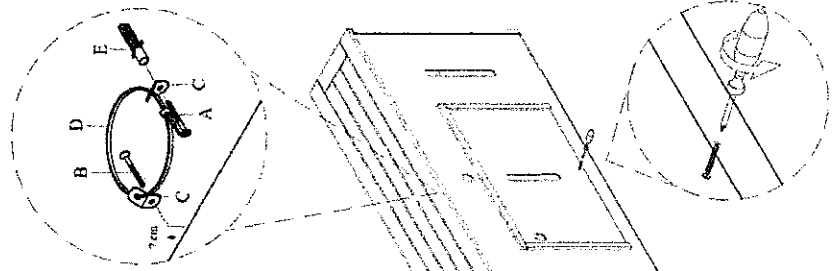

# ASSEMBLY INSTRUCTIONS #3648-A

PART LIST		SKETCH	QTY
NO	DESCRIPTION		
1	MEDIA CONSOLE		1 Pc

HARDWARE LIST			
NO	SKETCH	HARDWARE	QTY
A		Screw Ø8 x 2"	1 Pc
B		Screw Ø8 x 3/4"	1 Pc
C		Metal Anchor	2 Pcs
D		Restrain Strap	1 Pc
E		Fischer	1 Pc
F		Screw Ø8 x 1 1/4"	8 Pcs
G		Support Fireplace left	1 Pc
H		Support Fireplace right	1 Pc
I		Philips Head screw driver (not included)	
J		Fireplace (not included)	