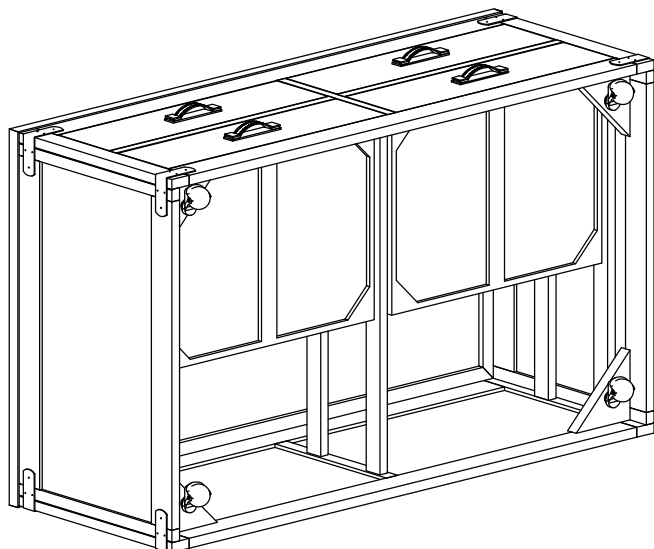

ASSEMBLY INSTRUCTIONS #3299-C

HARDWARE LIST

NO	SKETCH	HARDWARE	QTY
1		Caster	4 pcs

PART LIST

NO	DESCRIPTION	SKETCH	QTY
A	Body		1 pc

ASSEMBLY STEP

STEP 1

STEP 2