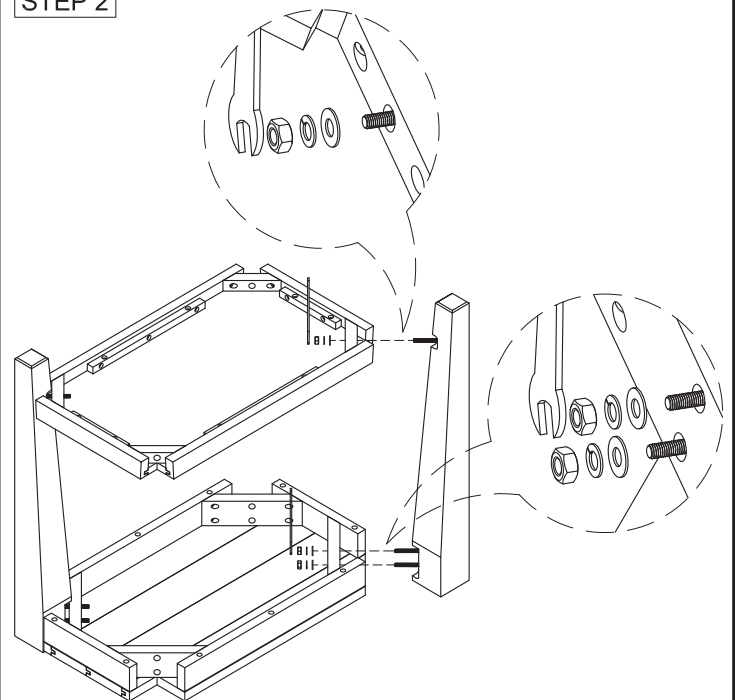

ASSEMBLY INSTRUCTIONS #3162WB-CS

HARDWARE LIST

NO	SKETCH	HARDWARE	QTY
1		Flat Washer	12 pcs
2		Spring Washer	12 pcs
3		Hexagonal Nut M8	12 pcs
4		Wrench Key	1 pc

PART LIST

NO	DESCRIPTION	SKETCH	QTY
A	Top		1 pc
B	Shelf		1 pc
C	Leg		4 pcs

ASSEMBLY STEP

STEP 1

STEP 2

STEP 3

STEP 4