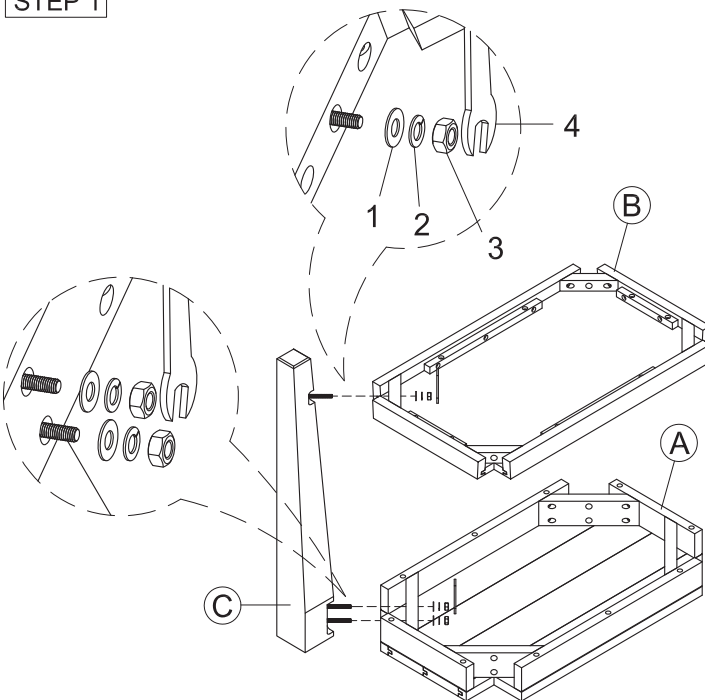

ASSEMBLY INSTRUCTIONS #3162WB-CS

HARDWARE LIST

NO	SKETCH	HARDWARE	QTY
1		Flat Washer	12 pcs
2		Spring Washer	12 pcs
3		Hexagonal Nut M8	12 pcs
4		Wrench Key	1 pc

PART LIST

NO	DESCRIPTION	SKETCH	QTY
A	Top		1 pc
B	Shelf		1 pc
C	Leg		4 pcs

ASSEMBLY STEP

STEP 1

STEP 2

STEP 3

STEP 4