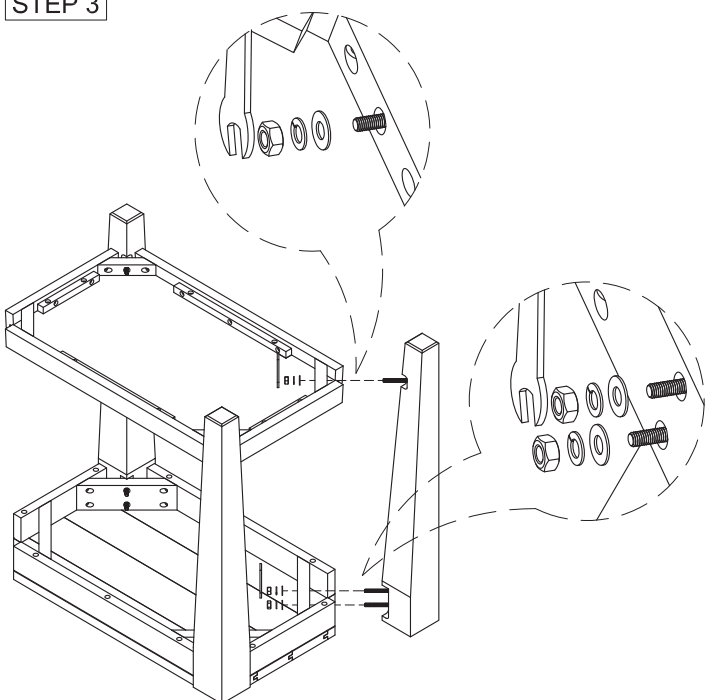

ASSEMBLY INSTRUCTIONS #3162WB-CS

HARDWARE LIST

NO	SKETCH	HARDWARE	QTY
1		Flat Washer	12 pcs
2		Spring Washer	12 pcs
3		Hexagonal Nut M8	12 pcs
4		Wrench Key	1 pc

PART LIST

NO	DESCRIPTION	SKETCH	QTY
A	Top		1 pc
B	Shelf		1 pc
C	Leg		4 pcs

ASSEMBLY STEP

STEP 1

STEP 2

STEP 3

STEP 4