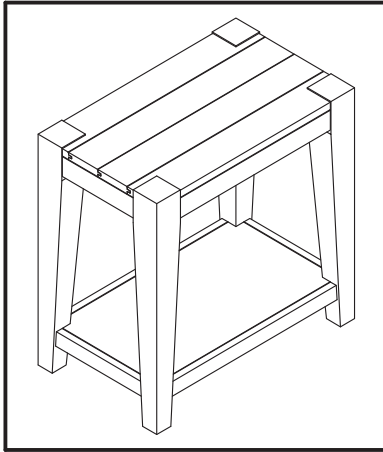

ASSEMBLY INSTRUCTIONS #3162WB-CS

HARDWARE LIST

NO	SKETCH	HARDWARE	QTY
1		Flat Washer	12 pcs
2		Spring Washer	12 pcs
3		Hexagonal Nut M8	12 pcs
4		Wrench Key	1 pc

PART LIST

NO	DESCRIPTION	SKETCH	QTY
A	Top		1 pc
B	Shelf		1 pc
C	Leg		4 pcs