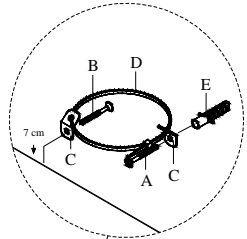

## #2848 Assembly Instruction

### HARDWARE LIST

NO	SKETCH	HARDWARE	QTY
A		Screw Ø8 x 2"	1 Pc
B		Screw Ø8 x 3/4"	1 Pc
C		Metal Anchor	2 Pcs
D		Restrainer Strap	1 Pc
E		Fischer	1 Pc