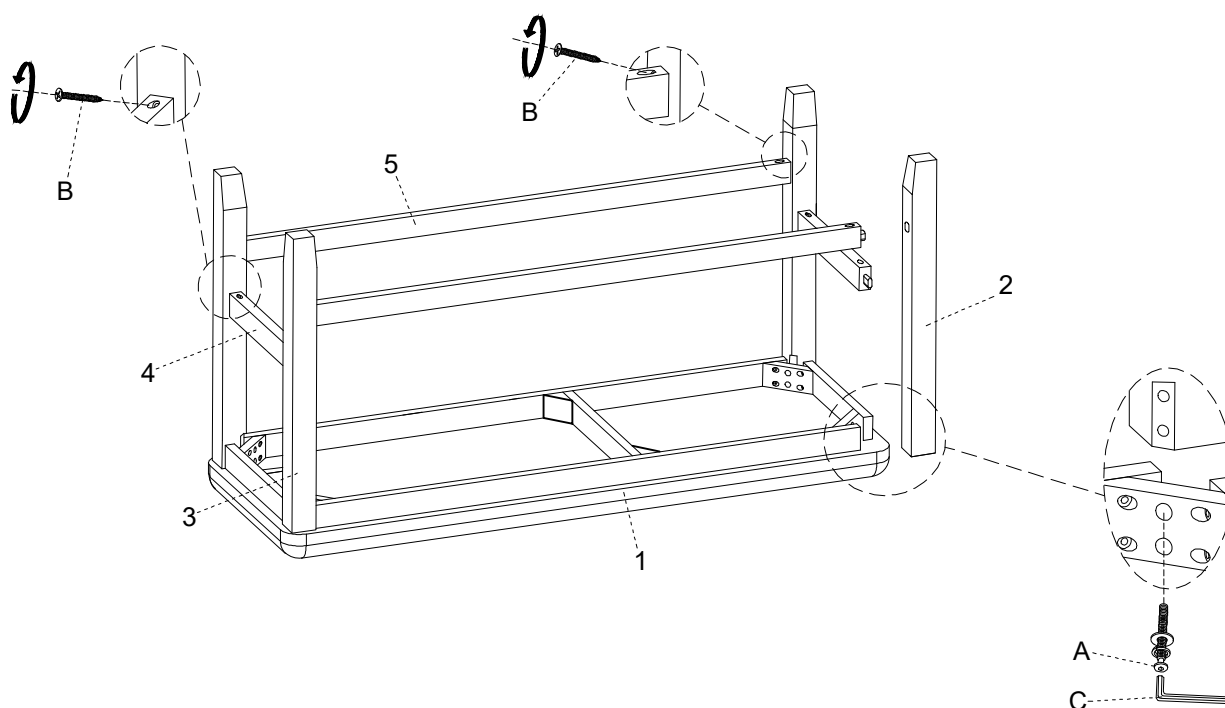

ASSEMBLY INSTRUCTION INSTRUCCIONES

2772CL-BENCH (COUNTER HIGH BENCH)

2772CL-BENCH (BANCA ALTA DE MOSTRADOR)

HARDWARE LIST / LISTA DE TORNILLO

A		BOLT (Ø5/16" x 18 x 2-3/8")	8PCS
B		SCREW (#8 x 1-1/2")	8PCS
C		ALLEN KEY (4mm)	1PC

PARTS LIST / LISTA DE PARTES

1		CUSHION SEAT WITH FRAME	1PC
2		RIGHT FRONT LEG	2PC
3		LEFT FRONT LEG	2PC
4		SHORT STRETCHER	2PC
5		LONG STRETCHER	2PC

STEP 1

FINISH

**DO NOT TIGHTEN ALL BOLTS UNTIL COMPLETELY ASSEMBLED !
NO APRETER LOS TORNILLOS HASTA ARMAR COMPLETAMENTE**