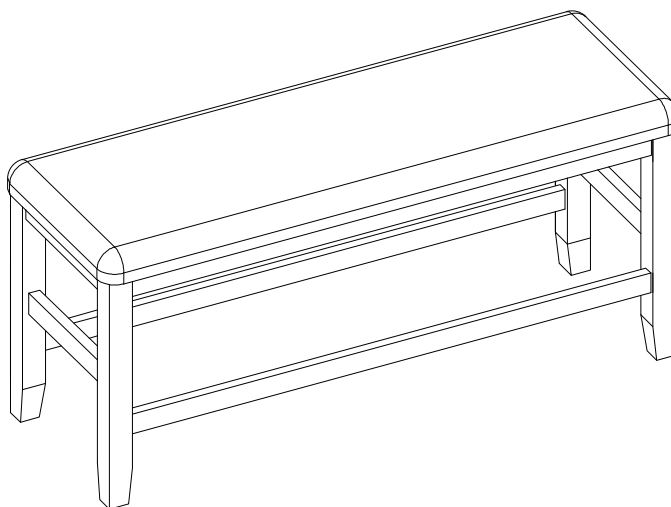

ASSEMBLY INSTRUCTION INSTRUCCIONES

2772CL-BENCH (COUNTER HIGH BENCH)

2772CL-BENCH (BANCA ALTA DE MOSTRADOR)

HARDWARE LIST / LISTA DE TORNILLO

A		BOLT (Ø5/16" x 18 x 2-3/8")	8PCS
B		SCREW (#8 x 1-1/2")	8PCS
C		ALLEN KEY (4mm)	1PC

PARTS LIST / LISTA DE PARTES

1		CUSHION SEAT WITH FRAME	1PC
2		RIGHT FRONT LEG	2PC
3		LEFT FRONT LEG	2PC
4		SHORT STRETCHER	2PC
5		LONG STRETCHER	2PC

STEP 1

FINISH

**DO NOT TIGHTEN ALL BOLTS UNTIL COMPLETELY ASSEMBLED !
NO APRETER LOS TORNILLOS HASTA ARMAR COMPLETAMENTE**