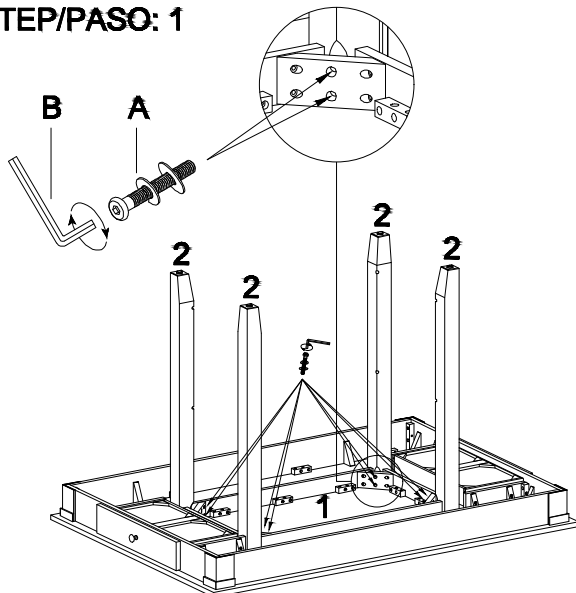

ASSEMBLY INSTRUCTIONS
INSTRUCCIONES

2715T-4260 COUNTER HIGH TABLE
2715T-4260 MESA ATLA DE MOSTRADOR

(BOX 1) TABLE TOP & LEG

NO.	DETSRIPTION	SKETCH	Q'TY
1	TABLE TOP		1
2	TABLE LEG		4

(BOX 1) HARDWARE LIST

NO.	DRAWING	DETSRIPTION	Q'TY
A		Ø5/16"-18x2-3/4" L	16
B		M4 SMALL ALLEN KEY	1

(BOX 2) TABLE SHELF

NO.	DETSRIPTION	SKETCH	Q'TY
3	TABLE SHELF		2

STEP/PASO: 1

STEP/PASO: 2

STEP/PASO: 3

DO NOT TIGHTEN ALL BOLTS UNTIL COMPLETELY ASSEMBLED.
NO APRETAR LOS TORNILLOS HASTA ARMAR COMPLETAMENTE.