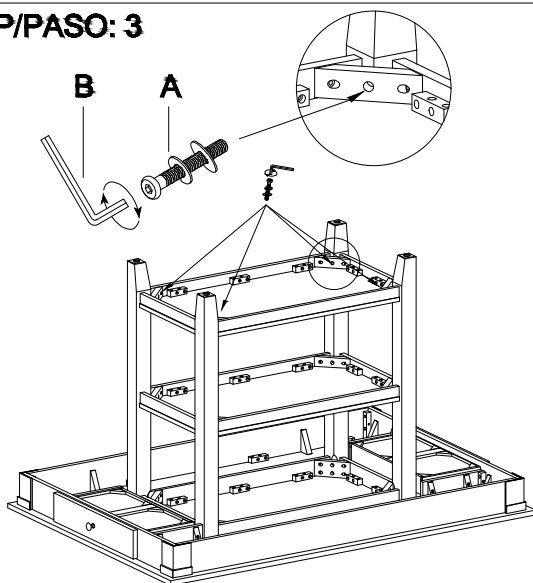

ASSEMBLY INSTRUCTIONS
INSTRUCCIONES

2715T-4260 COUNTER HIGH TABLE
2715T-4260 MESA ATLA DE MOSTRADOR

(BOX 1) TABLE TOP & LEG

NO.	DETSRIPTION	SKETCH	Q'TY
1	TABLE TOP		1
2	TABLE LEG		4

(BOX 1) HARDWARE LIST

NO.	DRAWING	DETSRIPTION	Q'TY
A		Ø5/16"-18x2-3/4" L	16
B		M4 SMALL ALLEN KEY	1

(BOX 2) TABLE SHELF

NO.	DETSRIPTION	SKETCH	Q'TY
3	TABLE SHELF		2

STEP/PASO: 1

STEP/PASO: 2

STEP/PASO: 3

DO NOT TIGHTEN ALL BOLTS UNTIL COMPLETELY ASSEMBLED.
NO APRETAR LOS TORNILLOS HASTA ARMAR COMPLETAMENTE.