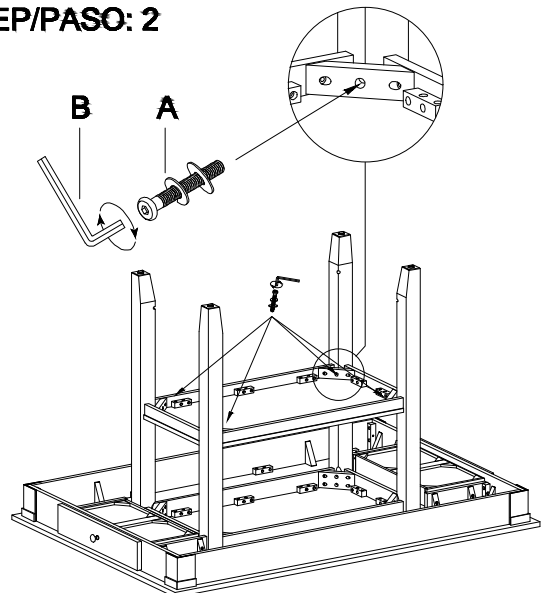

ASSEMBLY INSTRUCTIONS
INSTRUCCIONES

2715T-4260 COUNTER HIGH TABLE
2715T-4260 MESA ATLA DE MOSTRADOR

(BOX 1) TABLE TOP & LEG

NO.	DETSRIPTION	SKETCH	Q'TY
1	TABLE TOP		1
2	TABLE LEG		4

(BOX 1) HARDWARE LIST

NO.	DRAWING	DETSRIPTION	Q'TY
A		Ø5/16"-18x2-3/4" L	16
B		M4 SMALL ALLEN KEY	1

(BOX 2) TABLE SHELF

NO.	DETSRIPTION	SKETCH	Q'TY
3	TABLE SHELF		2

STEP/PASO: 1

STEP/PASO: 2

STEP/PASO: 3

DO NOT TIGHTEN ALL BOLTS UNTIL COMPLETELY ASSEMBLED.
NO APRETAR LOS TORNILLOS HASTA ARMAR COMPLETAMENTE.