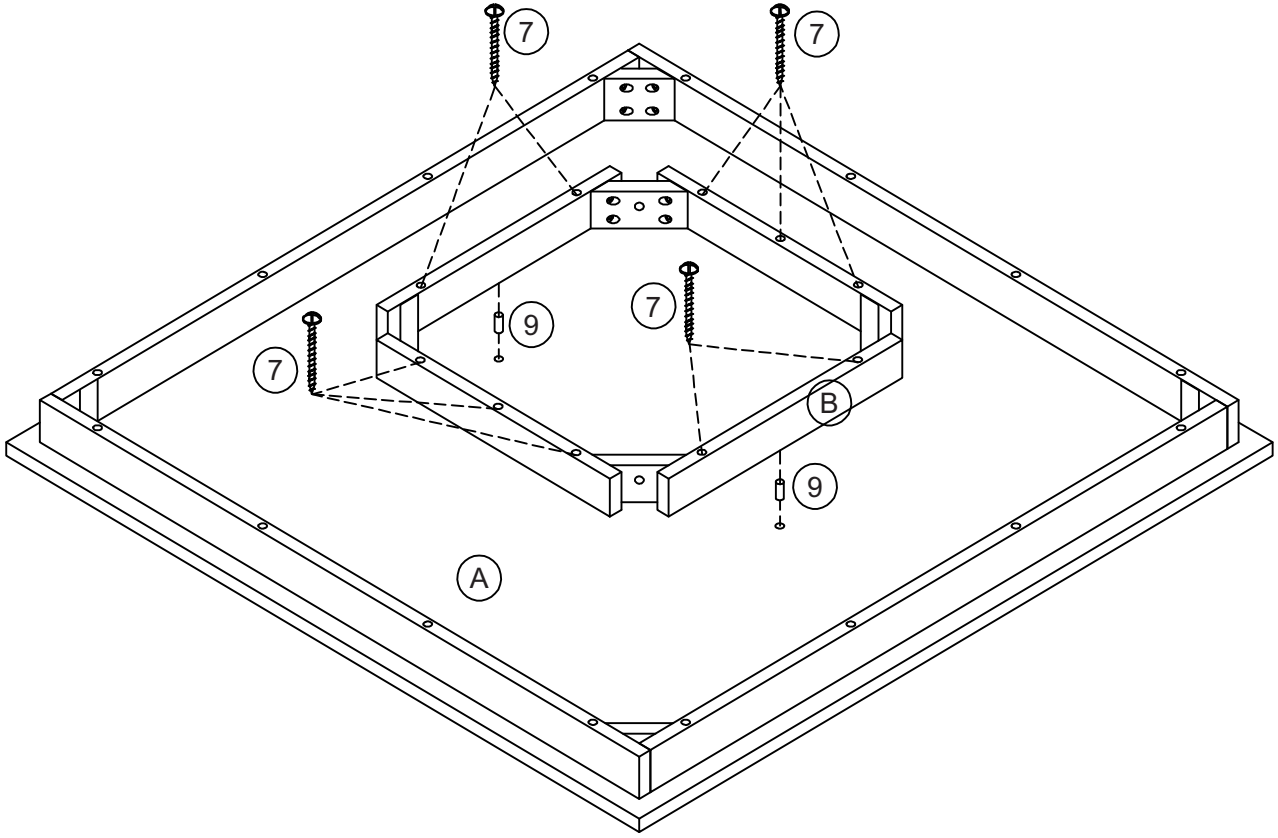

2682 (1 Table + 4 Chair)

HARDWARE LIST

<p>1</p>  <p>5/16x2"</p>	<p>2</p>  <p>1/4 x 3"</p>
<p>HEX SOCKET HEAD BOLT (8Pcs)</p>	<p>HEX SOCKET HEAD BOLT (16Pcs)</p>
<p>3</p>  <p>1/4 x 2-1/4"</p>	<p>4</p>  <p>1/4 x 1-1/4"</p>
<p>HEX SOCKET HEAD BOLT (16Pcs)</p>	<p>HEX SOCKET HEAD BOLT (4Pcs)</p>
<p>5</p>  <p>5/16" x Ø12 x 1.5MM</p>	<p>6</p>  <p>5/16" x Ø19 x 1.5MM</p>
<p>LOCK WASHER (44Pcs)</p>	<p>FLAT WASHER (44Pcs)</p>
<p>7</p>  <p>Ø8 x 50MM</p>	<p>8</p>  <p>Ø8 x 38MM</p>
<p>SCREW (10Pcs)</p>	<p>SCREW (24Pcs)</p>
<p>9</p>  <p>Ø10X30MM</p>	<p>10</p>  <p>4MM</p>
<p>WOOD DOWEL (2Pcs)</p>	<p>ALLEN KEY (1Pc)</p>

PARTS LIST

<p>A</p> 	<p>B</p> 
<p>TABLE (1 pc)</p>	<p>TOP FRAME (1 Pc)</p>
<p>C</p> 	<p>D</p> 
<p>BOTTOM FRAME (1 Pc)</p>	<p>LEG TABLE (4 pcs)</p>
<p>E</p> 	<p>F</p> 
<p>CHAIR BACK (4 pcs)</p>	<p>CUSHION SEAT WITH FRAME (4 pcs)</p>
<p>G</p> 	<p>H</p> 
<p>FRONT LEFT FACING LEG (4 pcs)</p>	<p>FRONT RIGHT FACING LEG (4 pcs)</p>
<p>I</p> 	<p>J</p> 
<p>FRONT STRETCHER (4 pcs)</p>	<p>RIGHT FACING SIDE STRETCHER (4 pcs)</p>
<p>K</p> 	
<p>LEFT FACING SIDE STRETCHER (4 pcs)</p>	

			
7	10 Pcs	9	Ø10x30MM 2 Pcs

	16 pcs
2	

	4 Pcs
4	

	20 Pcs
5	

	20 Pcs
6	