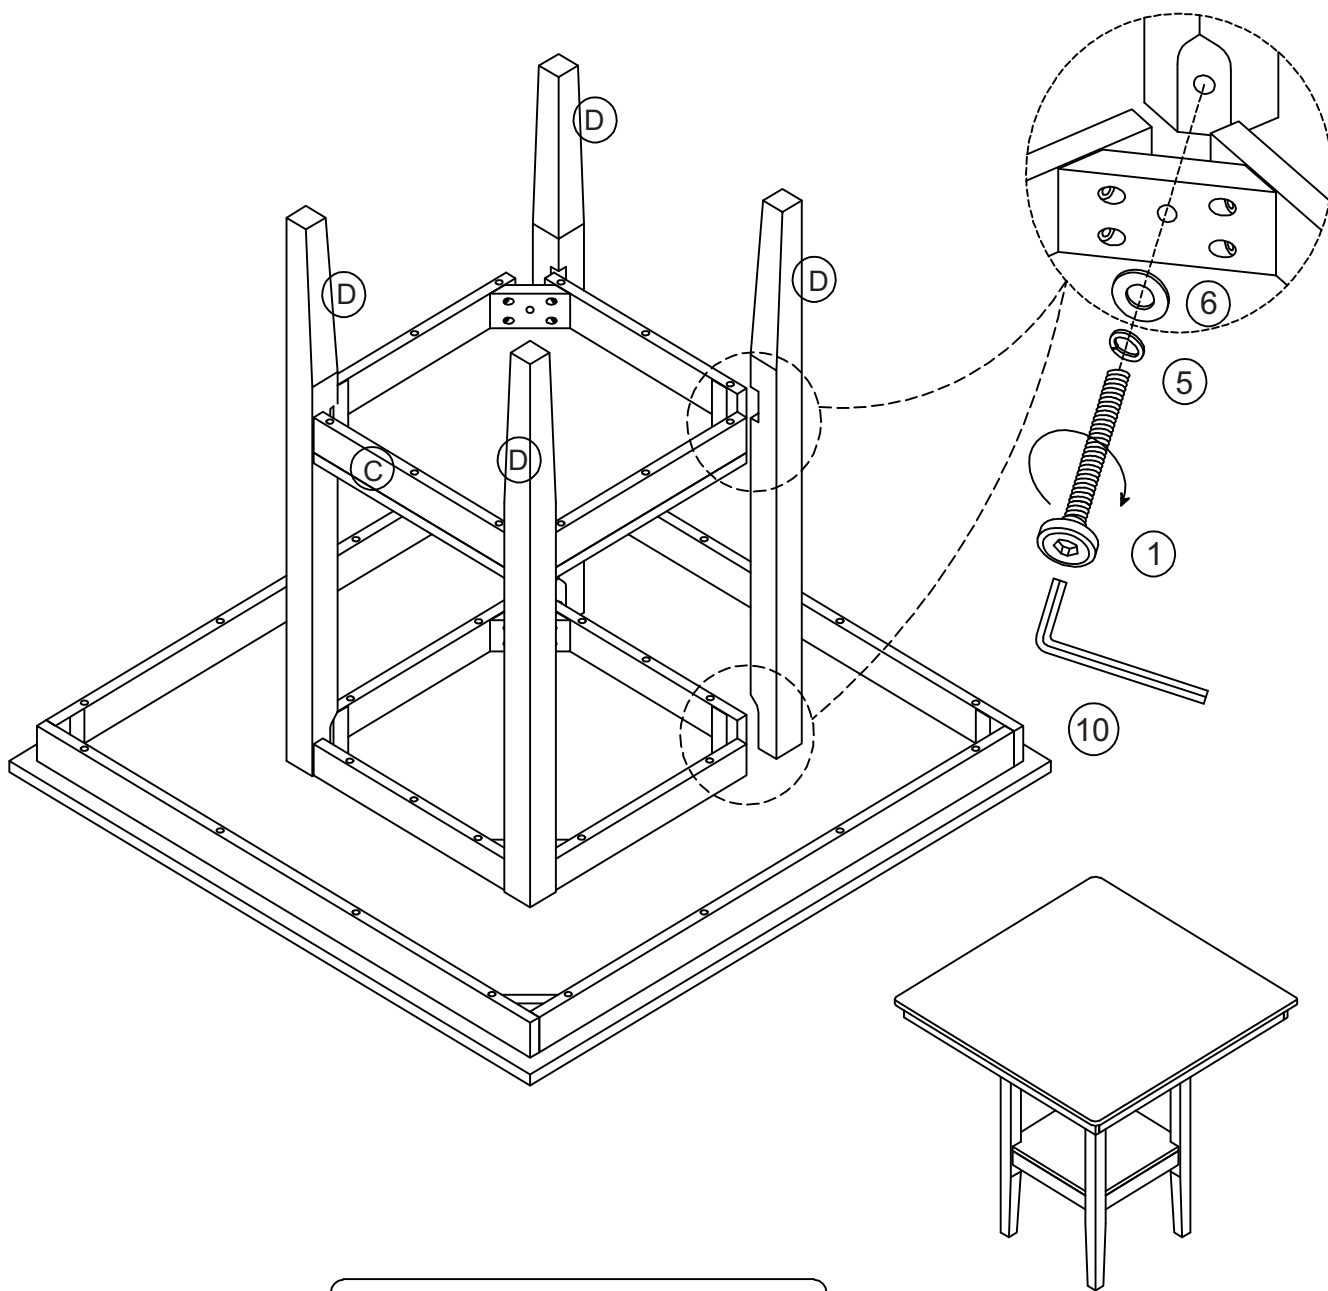

2682 (1 Table + 4 Chair)

HARDWARE LIST

<p>1</p>  <p>5/16x2"</p>	<p>2</p>  <p>1/4 x 3"</p>
<p>HEX SOCKET HEAD BOLT (8Pcs)</p>	<p>HEX SOCKET HEAD BOLT (16Pcs)</p>
<p>3</p>  <p>1/4 x 2-1/4"</p>	<p>4</p>  <p>1/4 x 1-1/4"</p>
<p>HEX SOCKET HEAD BOLT (16Pcs)</p>	<p>HEX SOCKET HEAD BOLT (4Pcs)</p>
<p>5</p>  <p>5/16" x Ø12 x 1.5MM</p>	<p>6</p>  <p>5/16" x Ø19 x 1.5MM</p>
<p>LOCK WASHER (44Pcs)</p>	<p>FLAT WASHER (44Pcs)</p>
<p>7</p>  <p>Ø8 x 50MM</p>	<p>8</p>  <p>Ø8 x 38MM</p>
<p>SCREW (10Pcs)</p>	<p>SCREW (24Pcs)</p>
<p>9</p>  <p>Ø10X30MM</p>	<p>10</p>  <p>4MM</p>
<p>WOOD DOWEL (2Pcs)</p>	<p>ALLEN KEY (1Pc)</p>

PARTS LIST

<p>A</p> 	<p>B</p> 
<p>TABLE (1 pc)</p>	<p>TOP FRAME (1 Pc)</p>
<p>C</p> 	<p>D</p> 
<p>BOTTOM FRAME (1 Pc)</p>	<p>LEG TABLE (4 pcs)</p>
<p>E</p> 	<p>F</p> 
<p>CHAIR BACK (4 pcs)</p>	<p>CUSHION SEAT WITH FRAME (4 pcs)</p>
<p>G</p> 	<p>H</p> 
<p>FRONT LEFT FACING LEG (4 pcs)</p>	<p>FRONT RIGHT FACING LEG (4 pcs)</p>
<p>I</p> 	<p>J</p> 
<p>FRONT STRETCHER (4 pcs)</p>	<p>RIGHT FACING SIDE STRETCHER (4 pcs)</p>
<p>K</p> 	
<p>LEFT FACING SIDE STRETCHER (4 pcs)</p>	

			
7	10 Pcs	9	Ø10x30MM 2 Pcs

	16 pcs
2	

	4 Pcs
4	

	20 Pcs
5	

	20 Pcs
6	