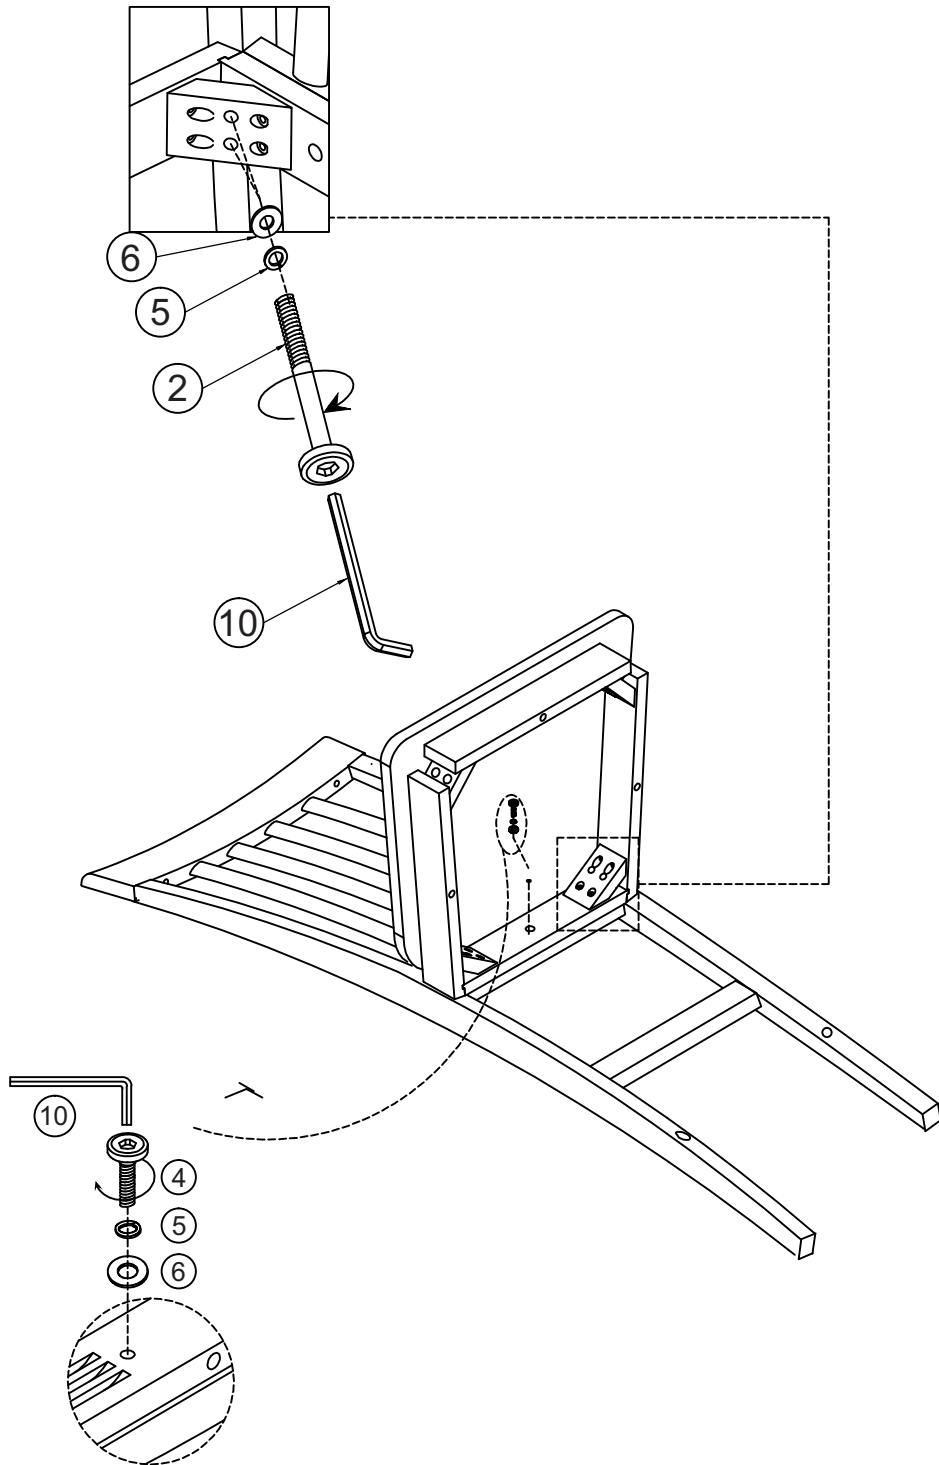

16 pcs
2	

	4 Pcs
4	

	20 Pcs
5	

	20 Pcs
6