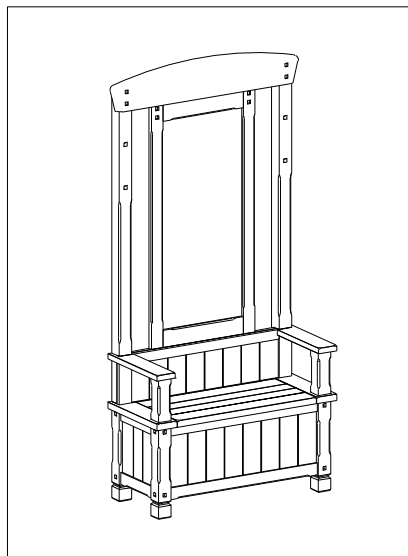

#2537 Assembly Instruction

PART LIST

NO	DESCRIPTION	SKETCH	QTY
A	Top Frame		1 pc
B	Base		1 pc
C	Battle		4 pcs

HARDWARE LIST

NO	SKETCH	HARDWARE	QTY
1		Screw Ø8 x 1 1/2"	8 pcs

#2537 Assembly Instruction

PART LIST

NO	DESCRIPTION	SKETCH	QTY
A	Top Frame		1 pc
B	Base		1 pc
C	Battle		4 pcs

HARDWARE LIST

NO	SKETCH	HARDWARE	QTY
1		Screw Ø8 x 1 1/2"	8 pcs