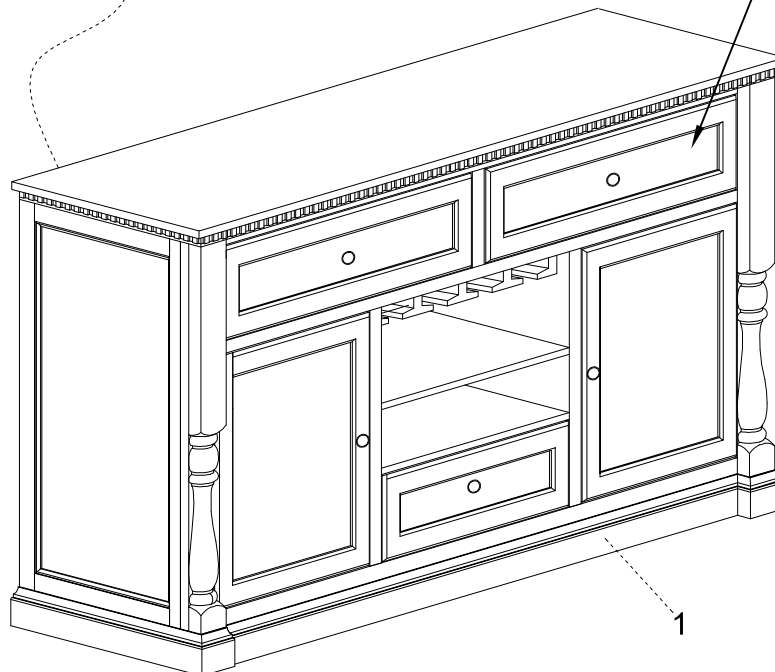

Anti - tipping kit is located inside the top right hand drawer