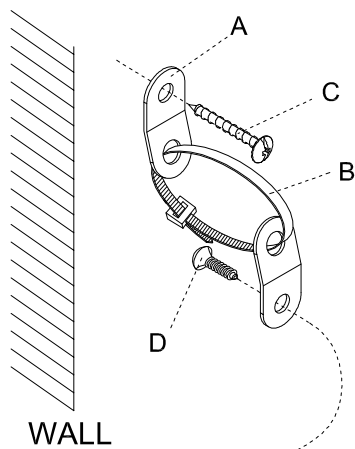

ASSEMBLY INSTRUCTION INSTRUCCIONES

2270-SERVER (SERVER)

2270-SERVER (SERVIDOR)

ANTI - TIP RES TRAIT LIST

A		BRACKET	2PCS
B		TIE WRAP	1PC
C		LONG SCREW #8 x 2" L	1PC
D		SHORT SCREW #8 x 5/8" L	1PC

PARTS LIST / LISTA DE PARTES

1		SERVER	1PC

COMPLETED

Anti - tipping kit is located inside the top right hand drawer

**DO NOT TIGHTEN ALL BOLTS UNTIL COMPLETELY ASSEMBLED !
NO APRETER LOS TORNILLOS HASTA ARMAR COMPLETAMENTE**