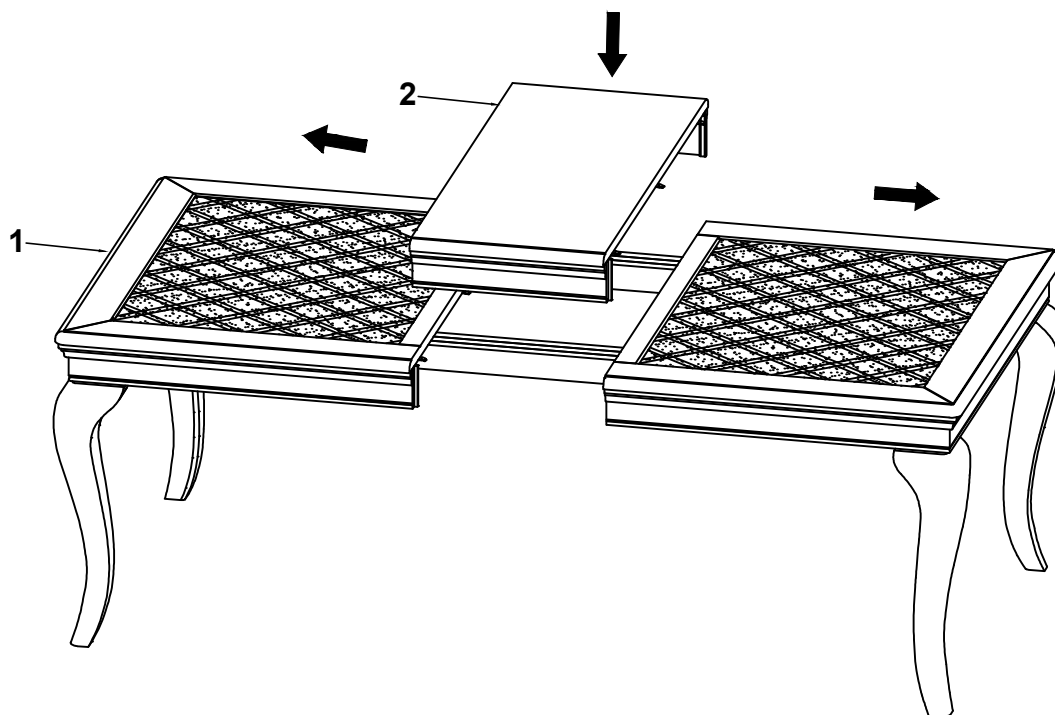

STEP/PASO 2: