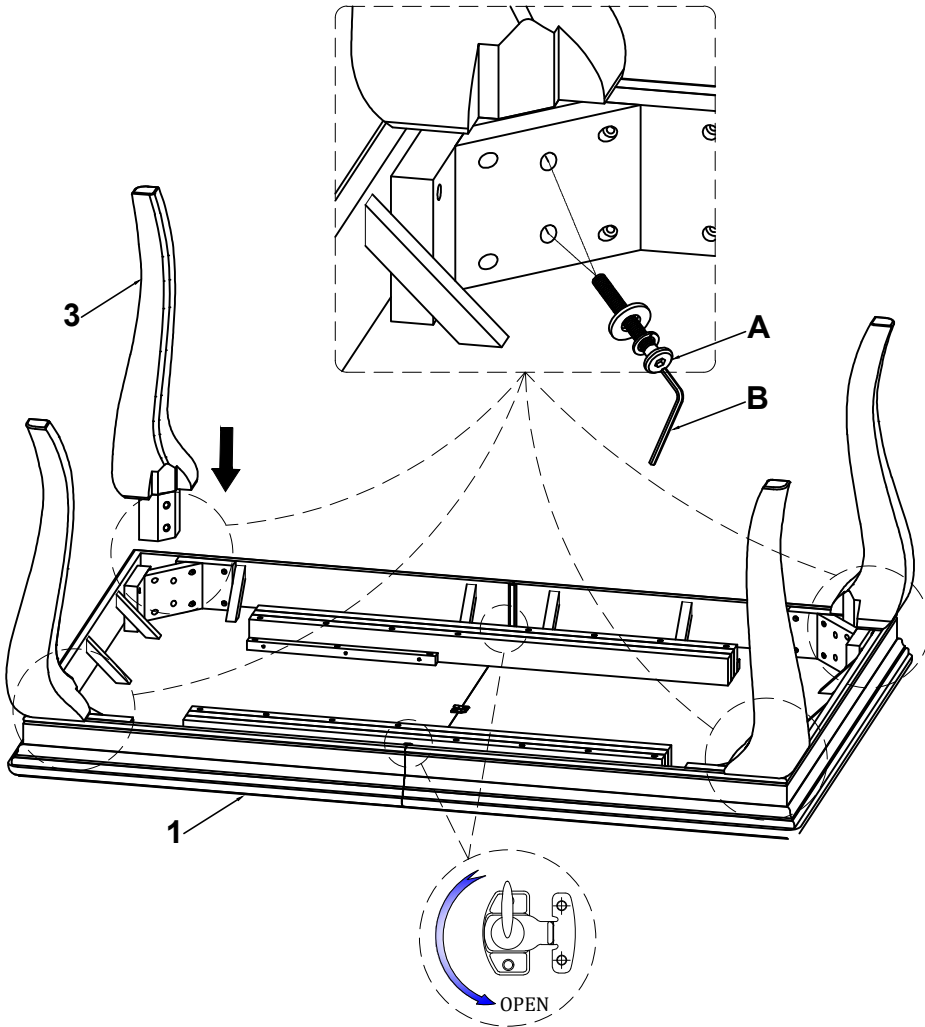

ASSEMBLY INSTRUCTIONS
INSTRUCCIONES

2264T-4284 DINING TABLE
2264T-4284 MESA DE COMEDOR

PARTS LIST

HARDWARE LIST

NO.	DESCRIPTION	SKETCH	QTY	NO.	DRAWING	DESCRIPTION	QTY
1	Table Top		1	A		Ø5/16"-18x2-3/8"L	8
2	Table Leaf		1	B		M4 SMALL ALLEN KEY	1
3	Table Leg		4	C		GLASS SUCTION	1
4	Tempered Glass		2				

STEP/PASO 1:

DO NOT TIGHTEN ALL BOLTS UNTIL COMPLETELY ASSEMBLED.
NO APRETAR LOS TORNILLOS HASTA ARMAR COMPLETAMENTE.

STEP/PASO 2:

STEP/PASO 3:

**DO NOT TIGHTEN ALL BOLTS UNTIL COMPLETELY ASSEMBLED.
NO APRETAR LOS TORNILLOS HASTA ARMAR COMPLETAMENTE.**

STEP/PASO 4:

STEP/PASO 5:

**DO NOT TIGHTEN ALL BOLTS UNTIL COMPLETELY ASSEMBLED.
NO APRETAR LOS TORNILLOS HASTA ARMAR COMPLETAMENTE.**