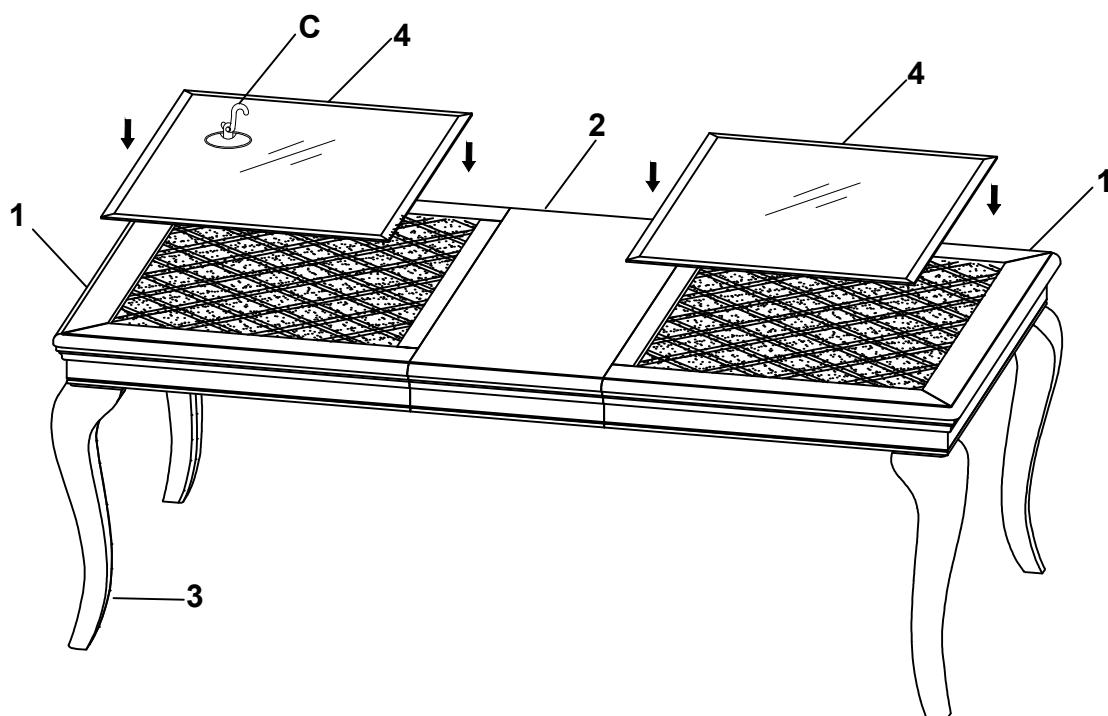

STEP/PASO 4: