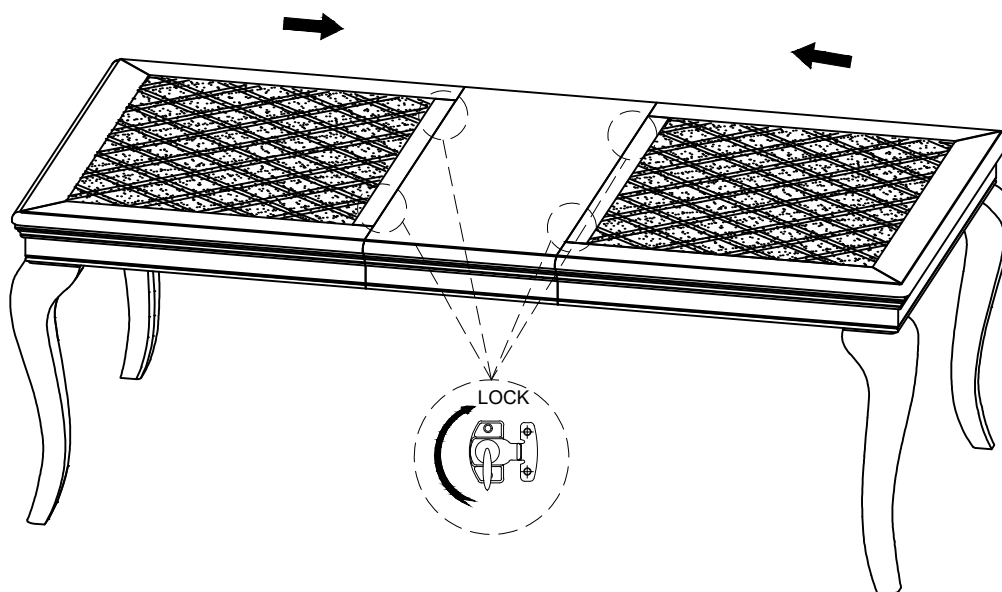

ASSEMBLY INSTRUCTIONS
INSTRUCCIONES

2264T-4284 DINING TABLE
2264T-4284 MESA DE COMEDOR

PARTS LIST

HARDWARE LIST

NO.	DESCRIPTION	SKETCH	QTY	NO.	DRAWING	DESCRIPTION	QTY
1	Table Top		1	A		Ø5/16"-18x2-3/8"L	8
2	Table Leaf		1	B		M4 SMALL ALLEN KEY	1
3	Table Leg		4	C		GLASS SUCTION	1
4	Tempered Glass		2				

STEP/PASO 1:

DO NOT TIGHTEN ALL BOLTS UNTIL COMPLETELY ASSEMBLED.
NO APRETAR LOS TORNILLOS HASTA ARMAR COMPLETAMENTE.

STEP/PASO 2:

STEP/PASO 3:

**DO NOT TIGHTEN ALL BOLTS UNTIL COMPLETELY ASSEMBLED.
NO APRETAR LOS TORNILLOS HASTA ARMAR COMPLETAMENTE.**