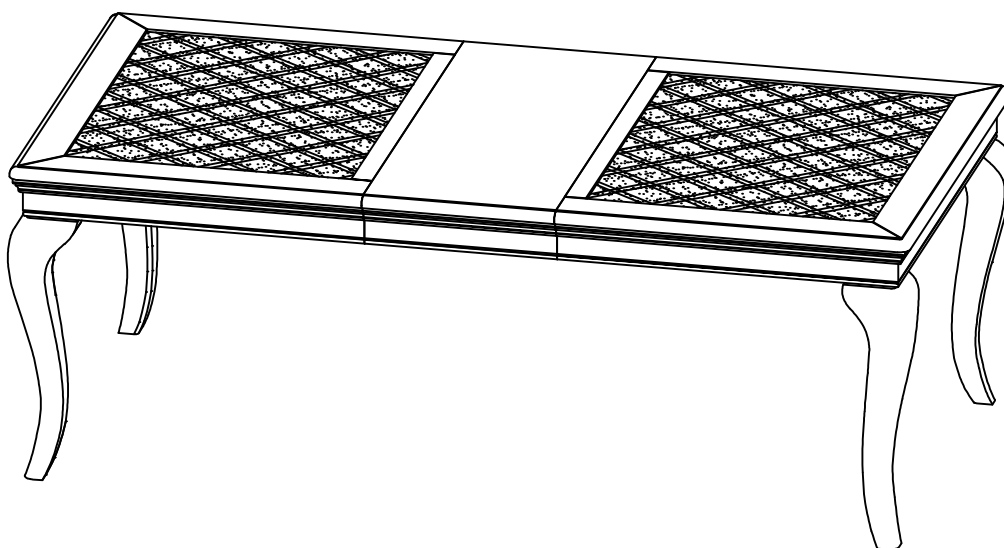

STEP/PASO 5:

**DO NOT TIGHTEN ALL BOLTS UNTIL COMPLETELY ASSEMBLED.
NO APRETAR LOS TORNILLOS HASTA ARMAR COMPLETAMENTE.**