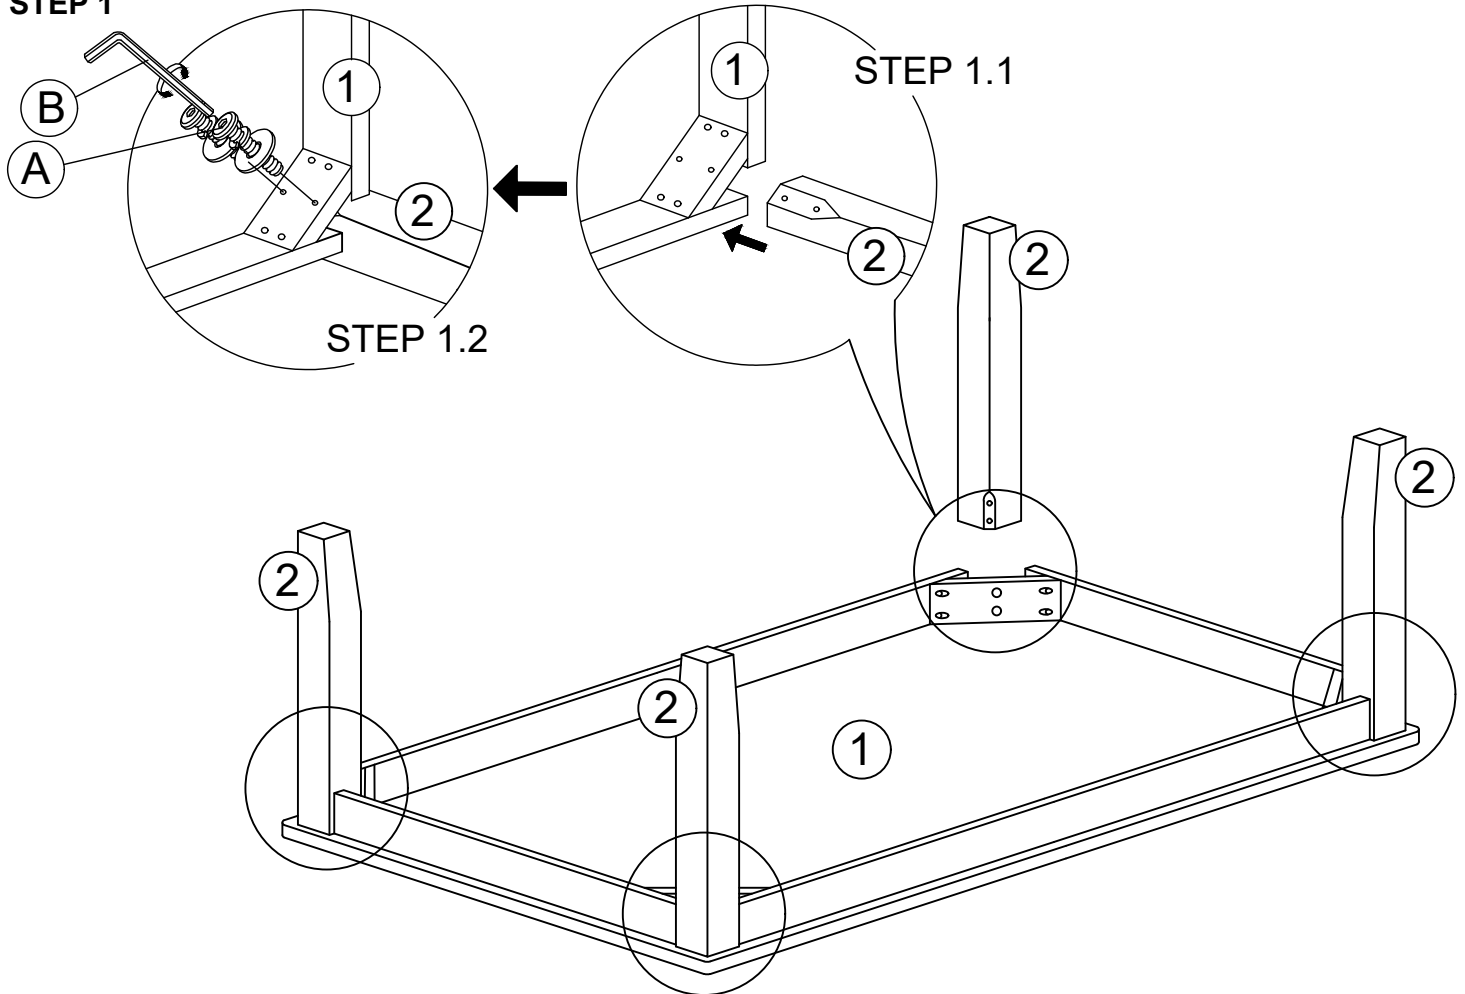

# ASSEMBLY INSTRUCTION

## ITEM : 2161T - 3864 VELA DINING TABLE

NO	PART LIST	QTY	NO	PART LIST	QTY
1	TABLE TOP 	1 PC	A	JCBB SCREW + WASHER M8 x 70MM 	8 PCS
2	TABLE LEG 	4 PCS	B	M5 ALLEN KEY (65MM) 	1 PC

### STEP 1

ASSEMBLY  
COMPLETED