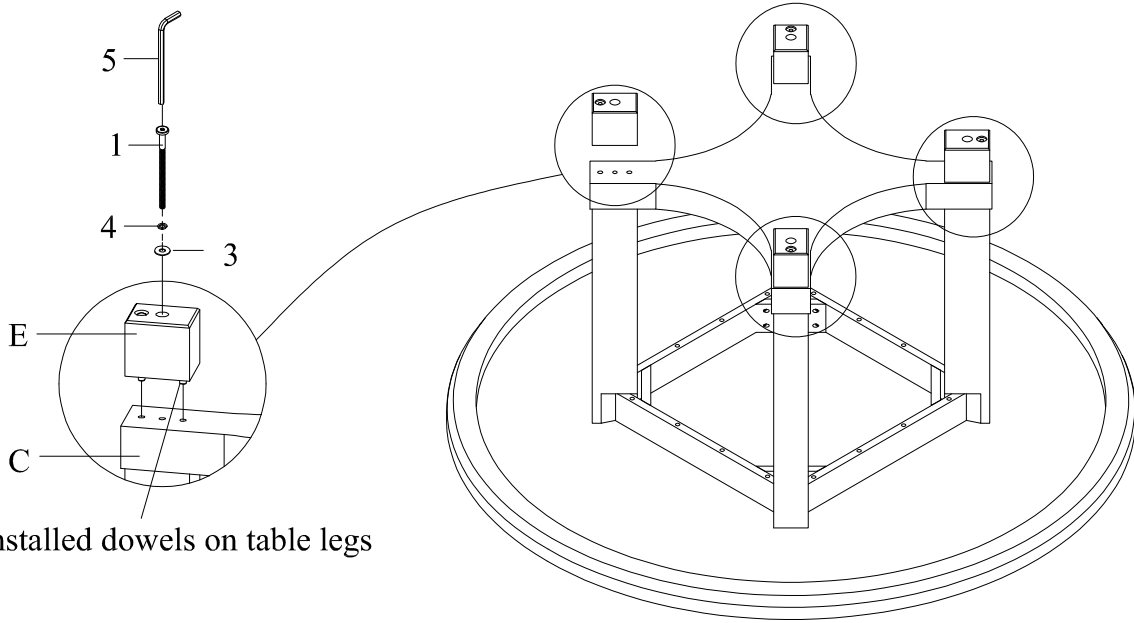

### 2070T-60

PARTS LIST			
NO.	PART DESC		QTY
A	LAZY SUSAN		1
B	TABLE TOP		1
C	SHELF		1
D	LEGS		4
E	FEET		4

HARDWARE LIST				
NO.	HARDWARE DESC			QTY
1		ALLEN BOLT (5/16"x140mm)	TABLE	4
2		ALLEN BOLT (5/16"x55mm)		8
3		FLAT WASHER (5/16"x19mm)		12
4		SPRING WASHER (5/16"x14mm)		12
5		ALLEN KEY (M5)		1

#### STEP 1

**\*\*Attention: DO NOT TIGHTEN THE BOLTS.**

#### STEP 2

**ASSEMBLY INSTRUCTION**  
**JEFFRIES ROUND TABLE**  
**2070T-60**

**STEP 3**

**\*\*Attention: TIGHTEN ALL BOLTS.**

**STEP 4**

**STEP 5**