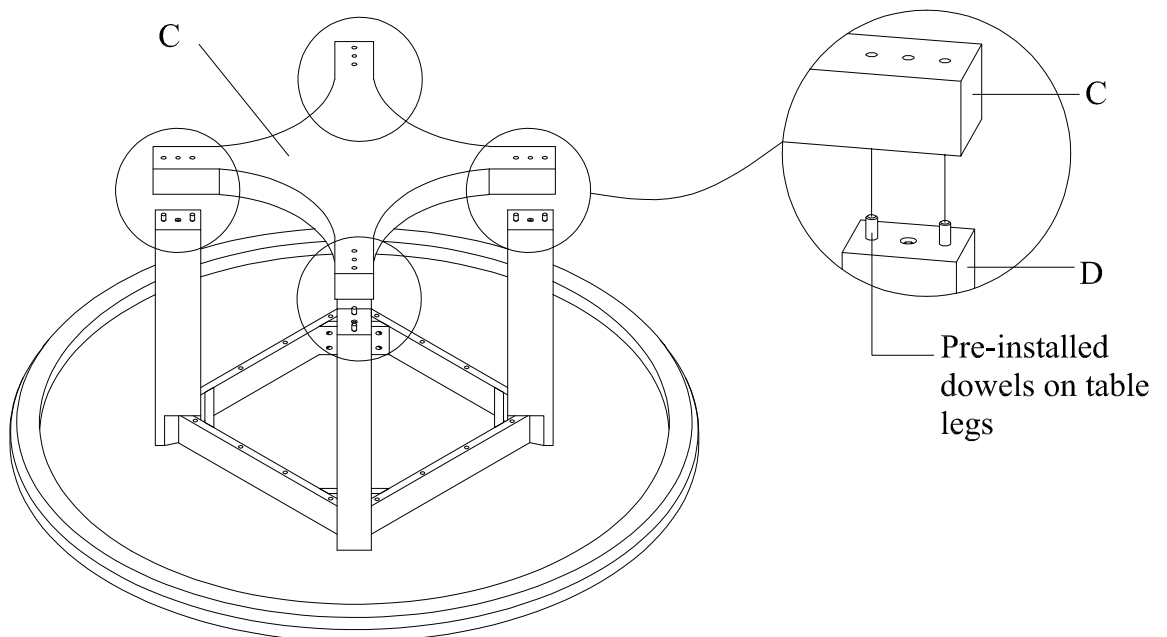

ASSEMBLY INSTRUCTION

JEFFRIES ROUND TABLE

2070T-60

PARTS LIST			
NO.	PART DESC		QTY
A	LAZY SUSAN		1
B	TABLE TOP		1
C	SHELF		1
D	LEGS		4
E	FEET		4

HARDWARE LIST				
NO.	HARDWARE DESC			QTY
1		ALLEN BOLT (5/16"x140mm)	TABLE	4
2		ALLEN BOLT (5/16"x55mm)		8
3		FLAT WASHER (5/16"x19mm)		12
4		SPRING WASHER (5/16"x14mm)		12
5		ALLEN KEY (M5)		1

STEP 1

**Attention: DO NOT TIGHTEN THE BOLTS.

STEP 2