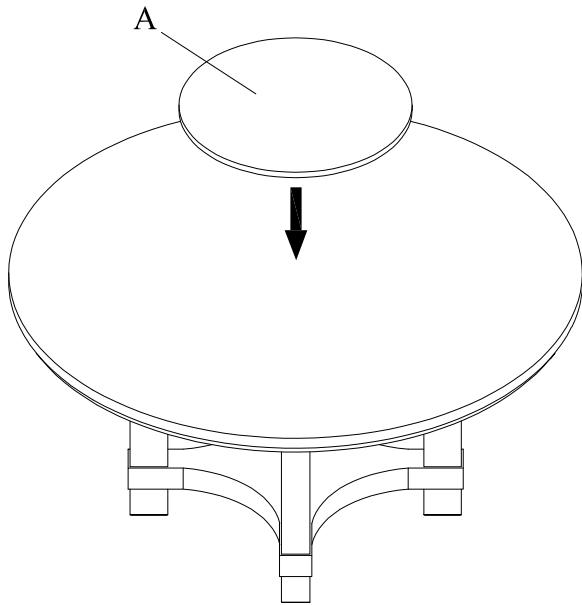

### 2070T-60

PARTS LIST			
NO.	PART DESC		QTY
A	LAZY SUSAN		1
B	TABLE TOP		1
C	SHELF		1
D	LEGS		4
E	FEET		4

HARDWARE LIST				
NO.	HARDWARE DESC			QTY
1		ALLEN BOLT (5/16"x140mm)	TABLE	4
2		ALLEN BOLT (5/16"x55mm)		8
3		FLAT WASHER (5/16"x19mm)		12
4		SPRING WASHER (5/16"x14mm)		12
5		ALLEN KEY (M5)		1

#### STEP 2

**ASSEMBLY INSTRUCTION**  
**JEFFRIES ROUND TABLE**  
**2070T-60**

**STEP 3**

**\*\*Attention: TIGHTEN ALL BOLTS.**

**STEP 4**

**STEP 5**