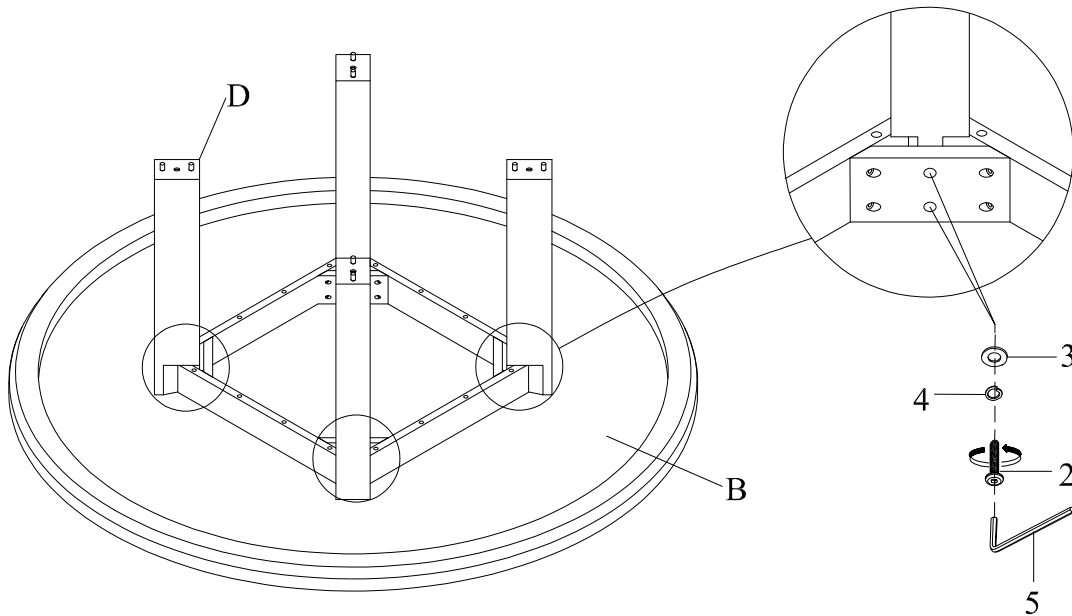

ASSEMBLY INSTRUCTION

JEFFRIES ROUND TABLE

2070T-60

PARTS LIST			
NO.	PART DESC		QTY
A	LAZY SUSAN		1
B	TABLE TOP		1
C	SHELF		1
D	LEGS		4
E	FEET		4

HARDWARE LIST				
NO.	HARDWARE DESC			QTY
1		ALLEN BOLT (5/16"x140mm)	TABLE	4
2		ALLEN BOLT (5/16"x55mm)		8
3		FLAT WASHER (5/16"x19mm)		12
4		SPRING WASHER (5/16"x14mm)		12
5		ALLEN KEY (M5)		1

STEP 1

**Attention: DO NOT TIGHTEN THE BOLTS.