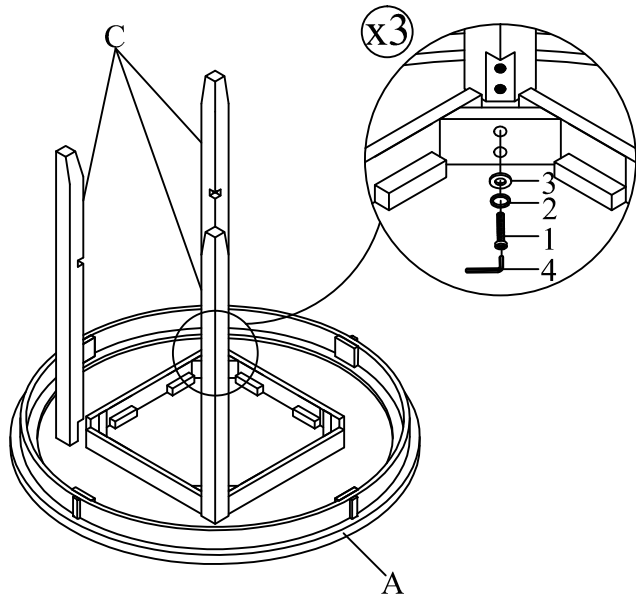

ASSEMBLY INSTRUCTION

LENNON ROUND COUNTER HEIGHT TABLE

1715T-42RD

PART LIST				HARDWARE LIST				
NO.	PART DESC		Q'TY	NO.	PART	HARDWARE DESC	Q'TY	
A	TABLE TOP		1	1		ALLEN BOLT (5/16"x64mm)	TABLE	12
B	MIDDLE SHELF		1	2		SPRING WASHER (5/16"x11mm)		12
				3		FLAT WASHER (5/16"x19mm)		12
C	TABLE LEG		4	4		ALLEN KEY (M5)	1	

NOTES : Do not fully tighten any bolts until last step

STEP 1 :

STEP 2:

STEP 3:

STEP 4: