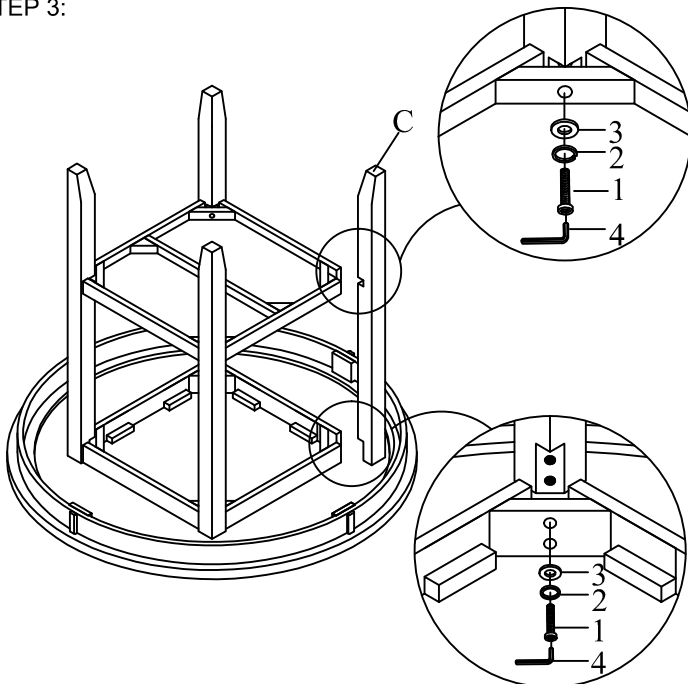

ASSEMBLY INSTRUCTION

LENNON ROUND COUNTER HEIGHT TABLE

1715T-42RD

PART LIST				HARDWARE LIST				
NO.	PART DESC		Q'TY	NO.	PART	HARDWARE DESC	Q'TY	
A	TABLE TOP		1	1		ALLEN BOLT (5/16"x64mm)	TABLE	12
B	MIDDLE SHELF		1	2		SPRING WASHER (5/16"x11mm)		12
				3		FLAT WASHER (5/16"x19mm)		12
C	TABLE LEG		4	4		ALLEN KEY (M5)	1	

NOTES : Do not fully tighten any bolts until last step

STEP 1 :

STEP 2:

STEP 3:

STEP 4: