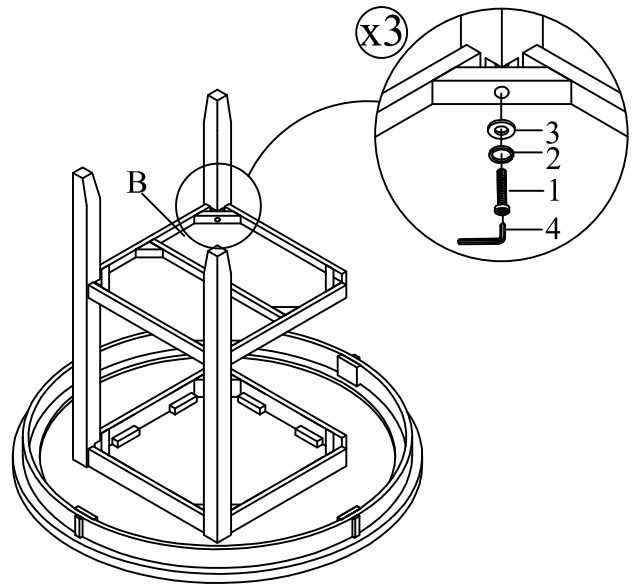

ASSEMBLY INSTRUCTION

LENNON ROUND COUNTER HEIGHT TABLE

1715T-42RD

PART LIST				HARDWARE LIST				
NO.	PART DESC		Q'TY	NO.	PART	HARDWARE DESC	Q'TY	
A	TABLE TOP		1	1		ALLEN BOLT (5/16"x64mm)	TABLE	12
B	MIDDLE SHELF		1	2		SPRING WASHER (5/16"x11mm)		12
				3		FLAT WASHER (5/16"x19mm)		12
C	TABLE LEG		4	4		ALLEN KEY (M5)	1	

NOTES : Do not fully tighten any bolts until last step

STEP 1 :

STEP 2:

STEP 3:

STEP 4: