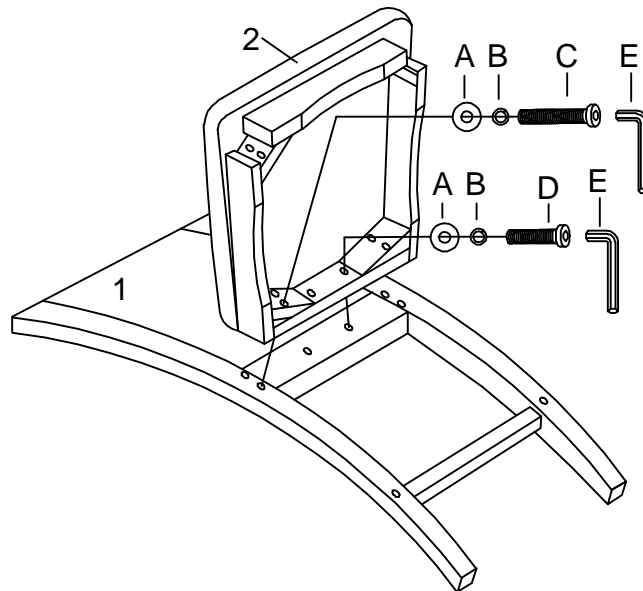

ASSEMBLY INSTRUCTION

HARDWARE LIST			
A		Ø5/16"*22	10pcs
B		Ø5/16"	10pcs
C		Ø5/16"*3-1/4"	4pcs
D		Ø5/16"*2-1/4"	6pcs
E		5mm	1pc
F		Ø8*1-1/2"	6pcs

PARTS			
1		CHAIR BACK	1pc
2		SEAT	1pc
3		RIGHT FRONT LEG	1pc
4		LEFT FRONT LEG	1pc
5		RIGHT SIDE STRETCHER	1pc
6		LEFT SIDE STRETCHER	1pc
7		FRONT STRETCHER	1pc

STEP 1

STEP 2

Do not tighten screws until completely assembled

ASSEMBLY INSTRUCTION

STEP 3

STEP 4

COMPLETE